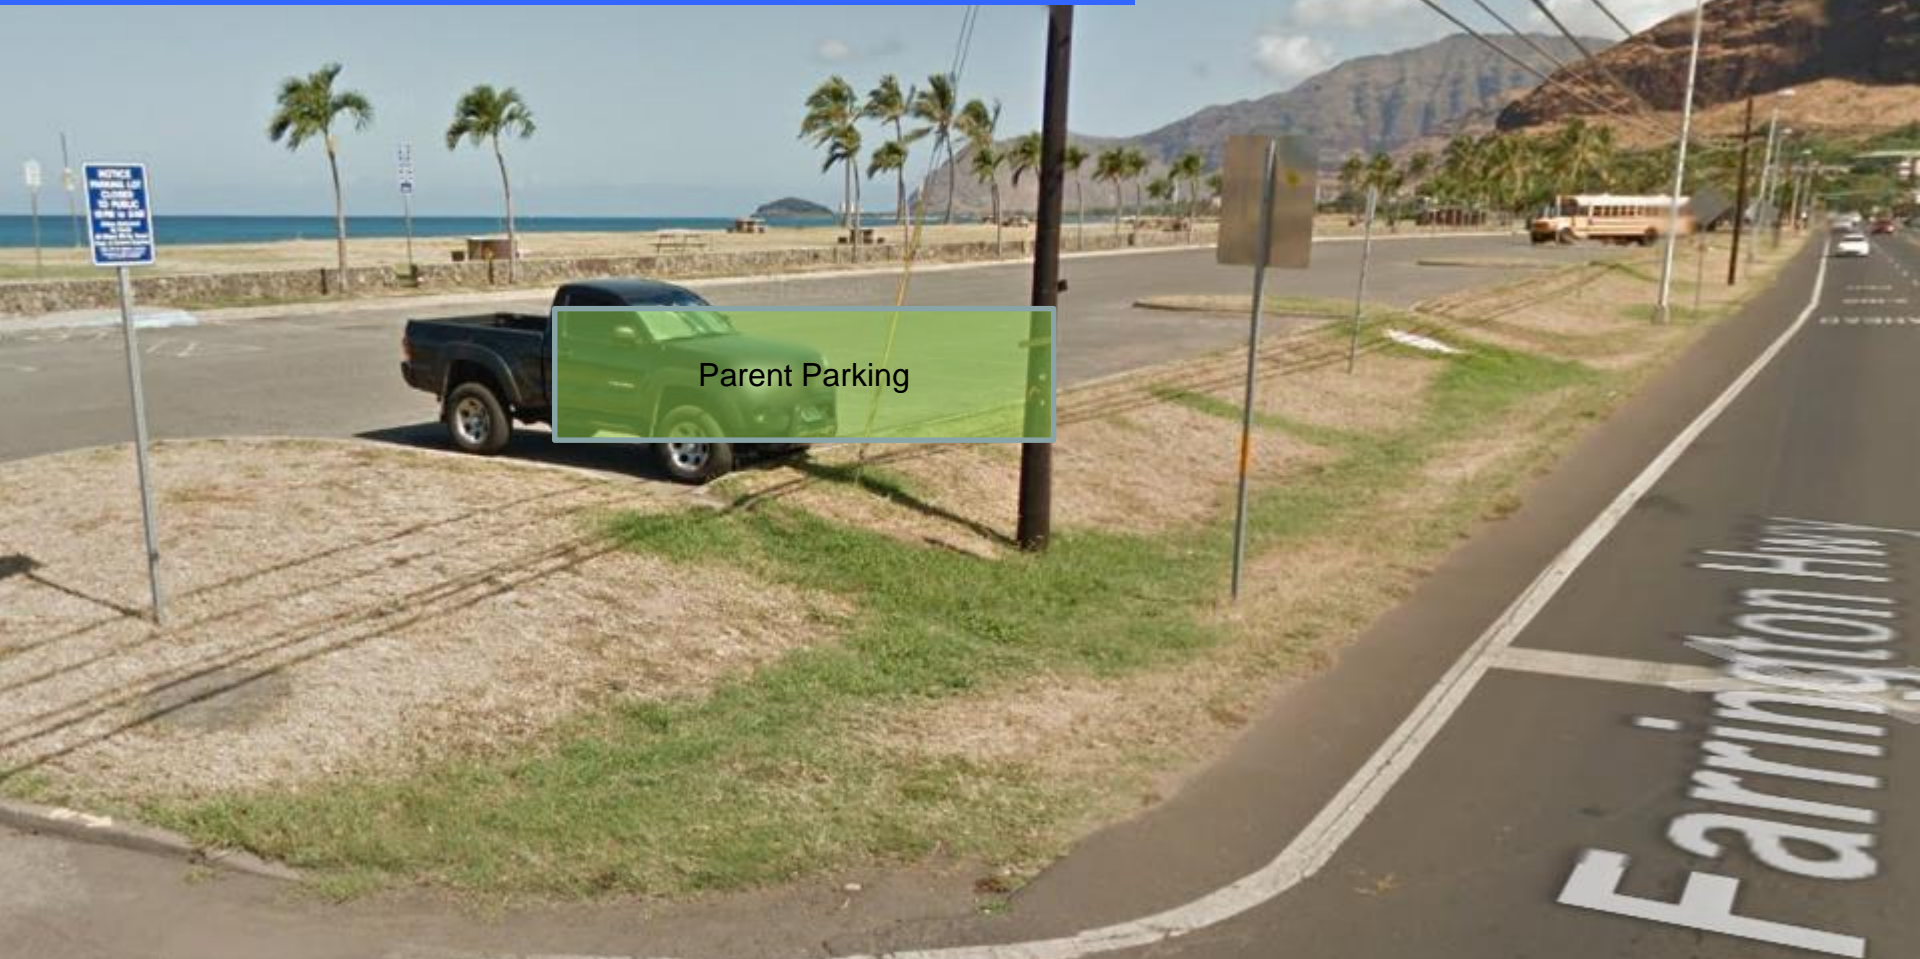

WAI'ANAE A & B

KES Students Only

PM Bus Stop #5

AM & PM Bus Stop

Parent Parking

Mā'ili Beach Park
87-316 Farrington Highway
Wai'anae, HI 96792

WAI'ANAE A & B

KES Students Only