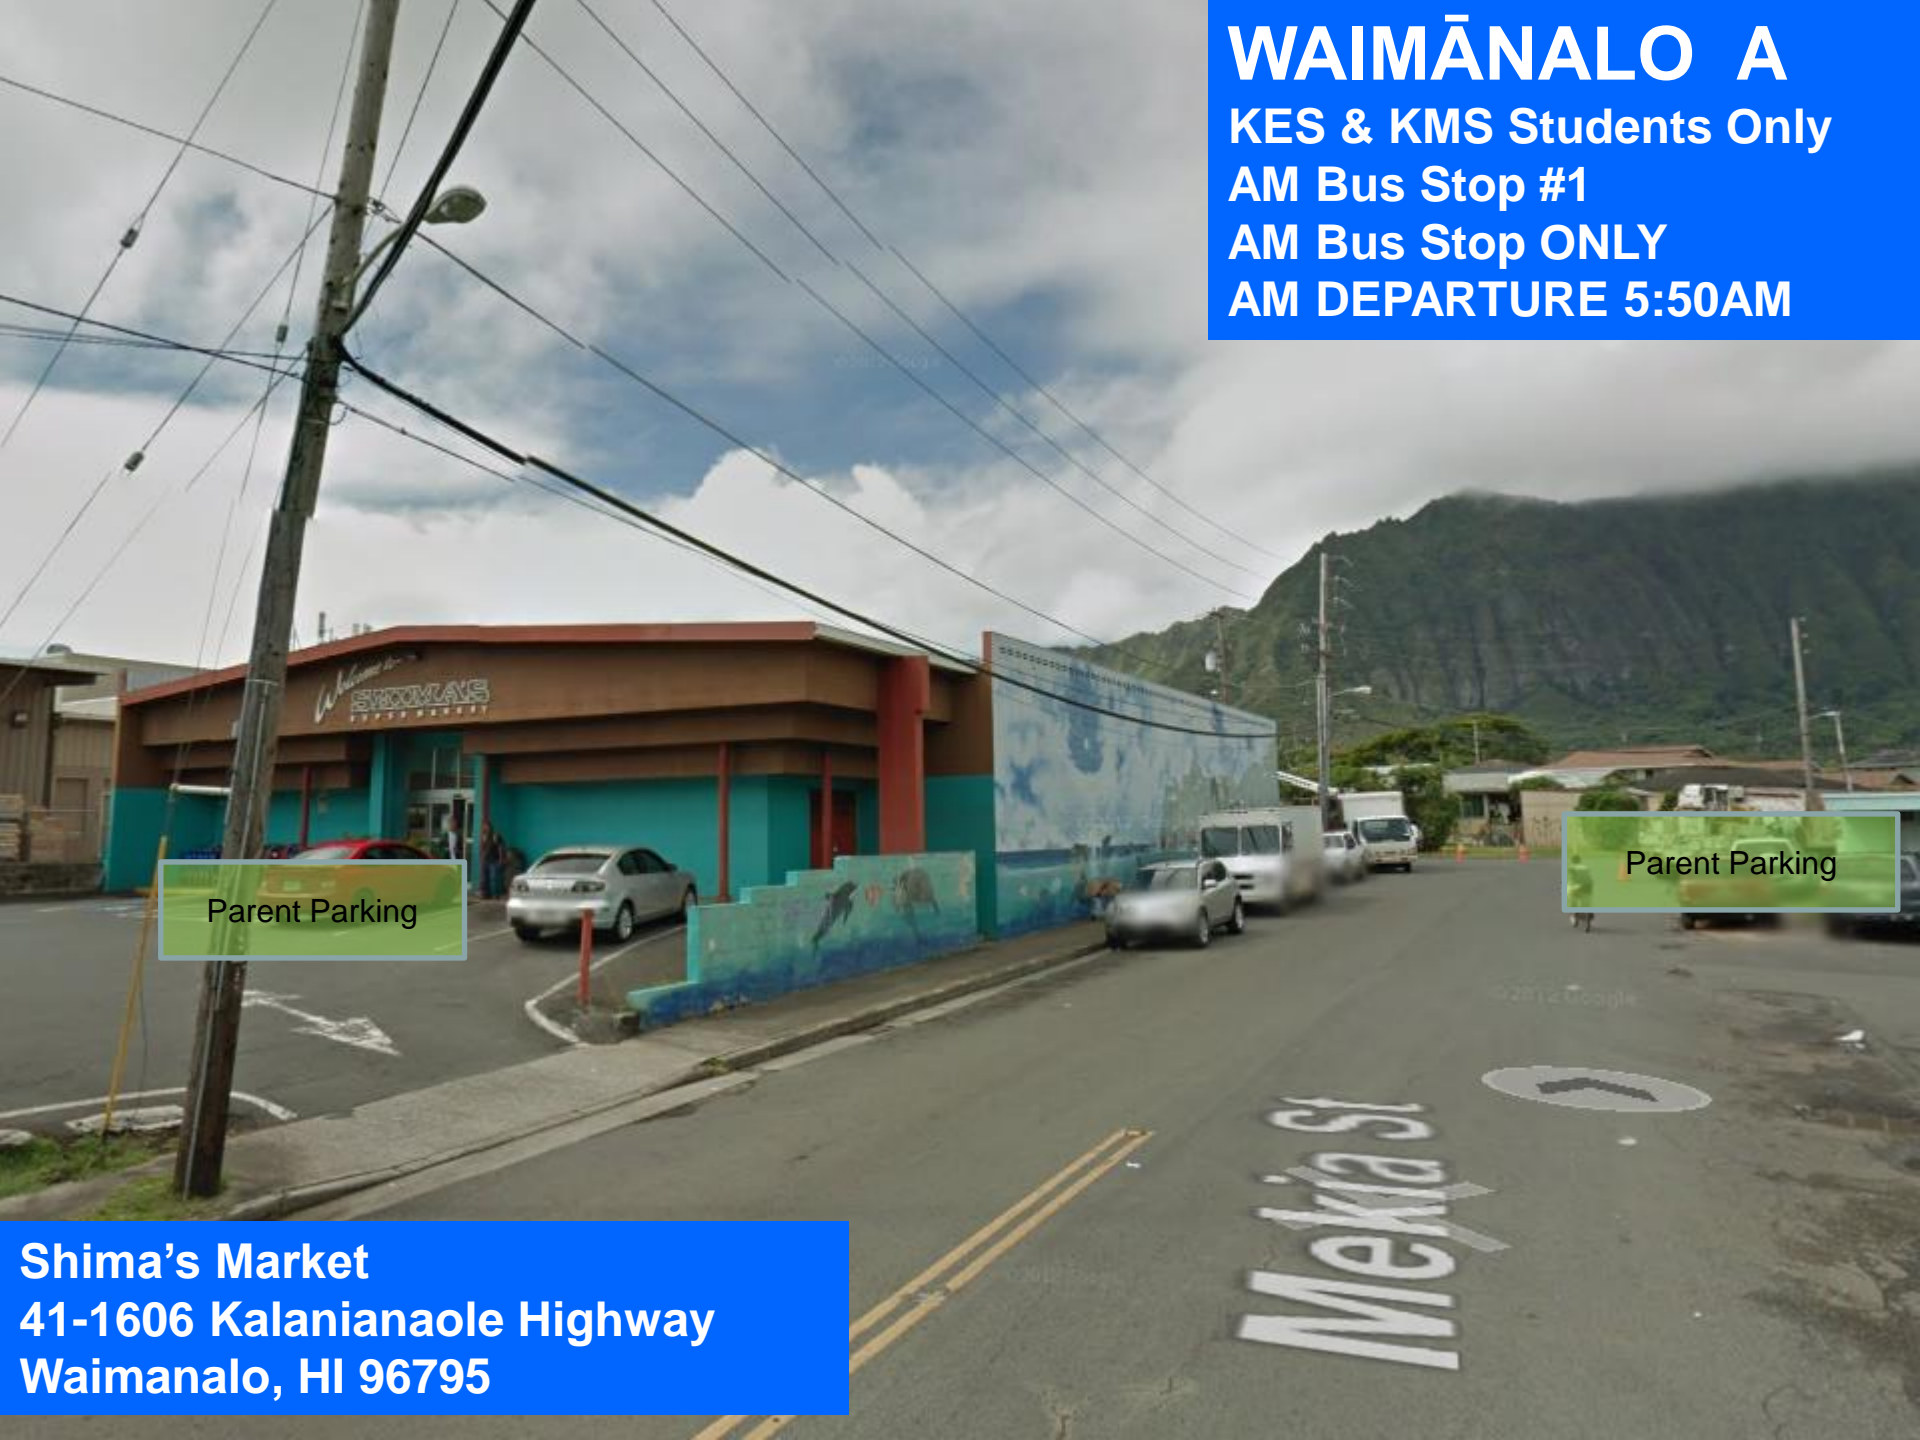

WAIMĀNALO A
KES & KMS Students Only
AM Bus Stop #1
AM Bus Stop ONLY
AM DEPARTURE 5:50AM

Parent Parking

Parent Parking

Shima's Market
41-1606 Kalaniana'ole Highway
Waimanalo, HI 96795