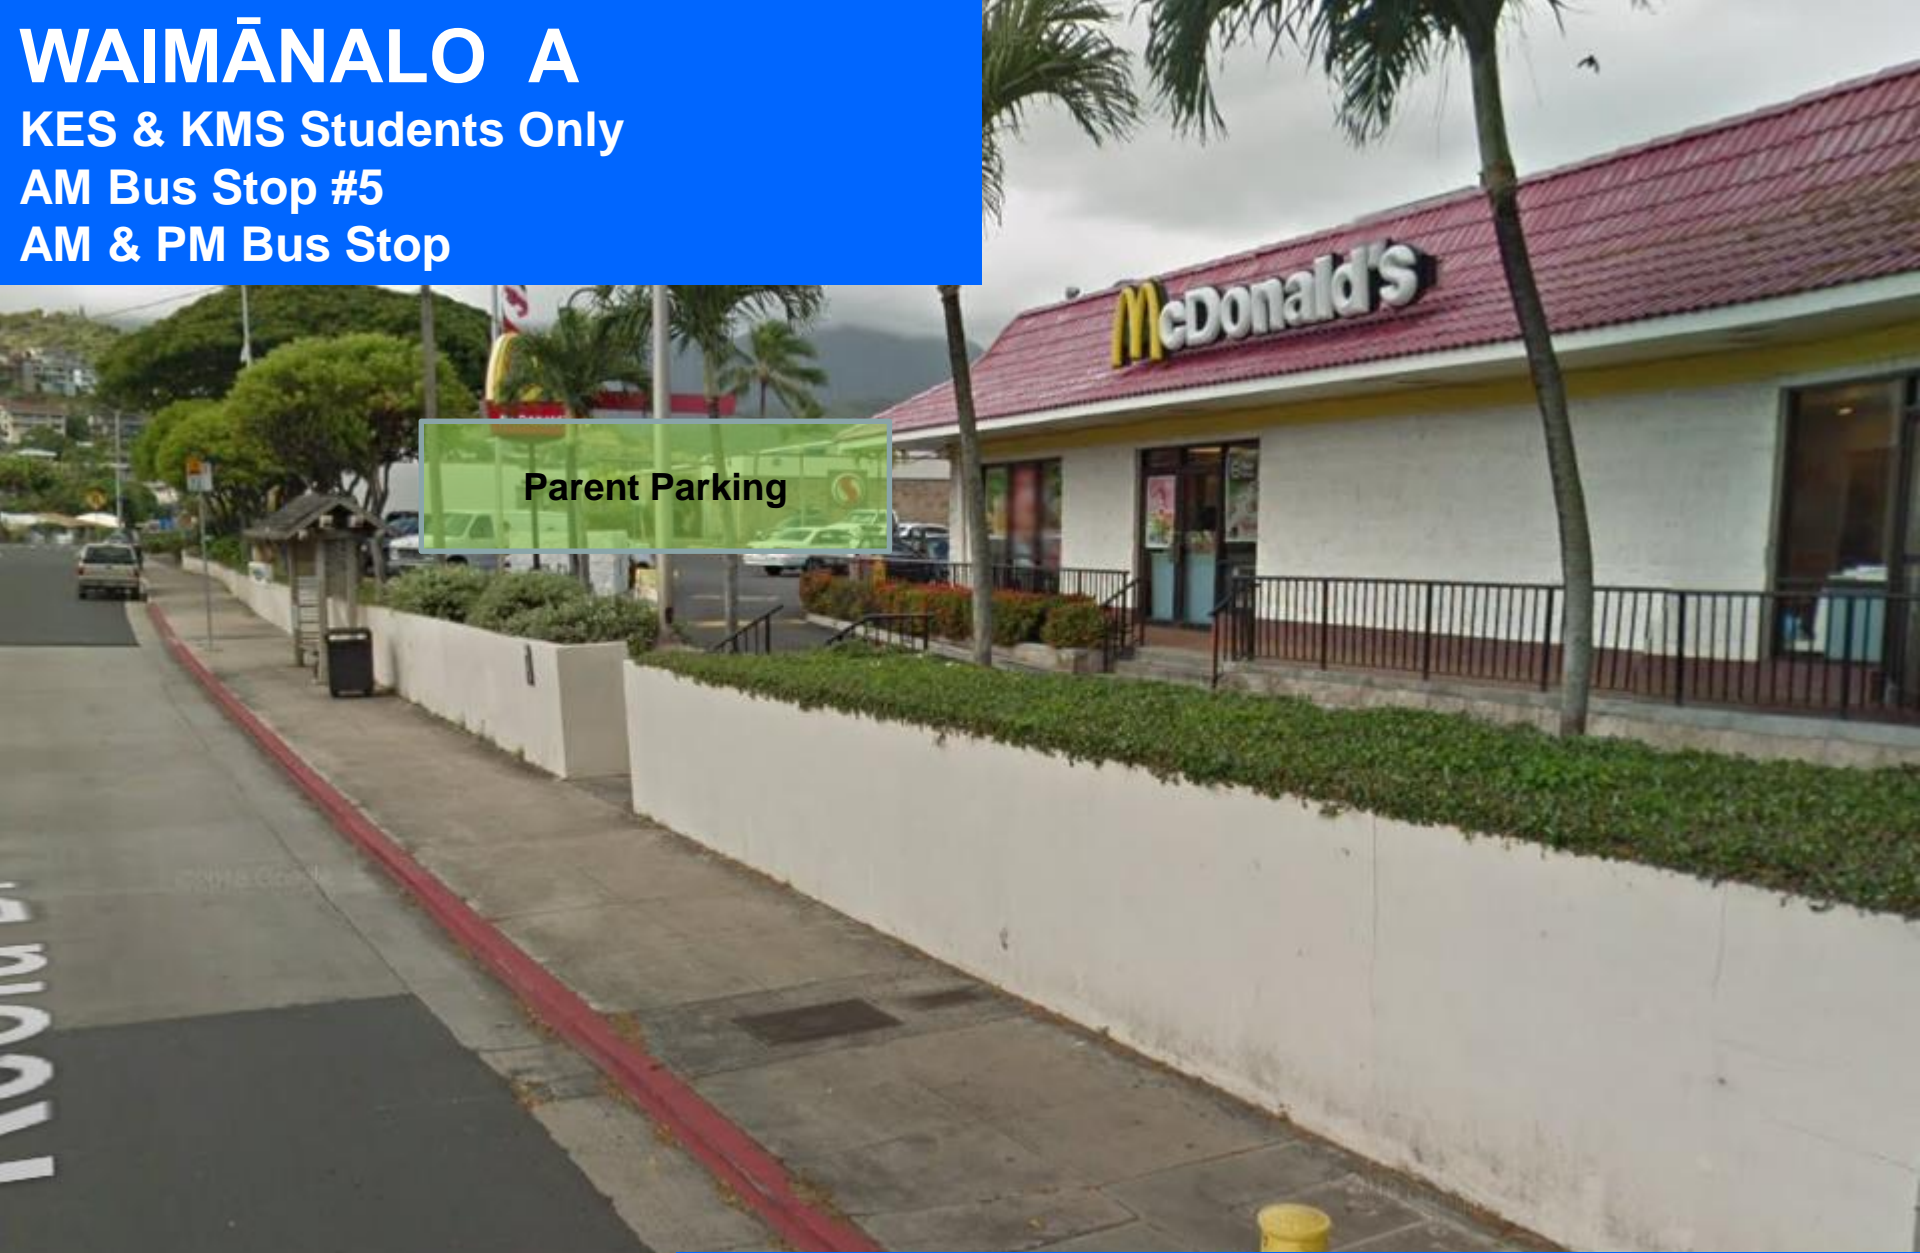

Kailua Rec Center
51 S. Kainalu Drive
Kailua, HI 96734

WAIMĀNALO A
KES & KMS Students Only
AM Bus Stop #5
AM & PM Bus Stop

Parent Parking

City Bus Stop Enchanted Lakes McDonald's
1058 Keolu Street
Kailua, HI 96734