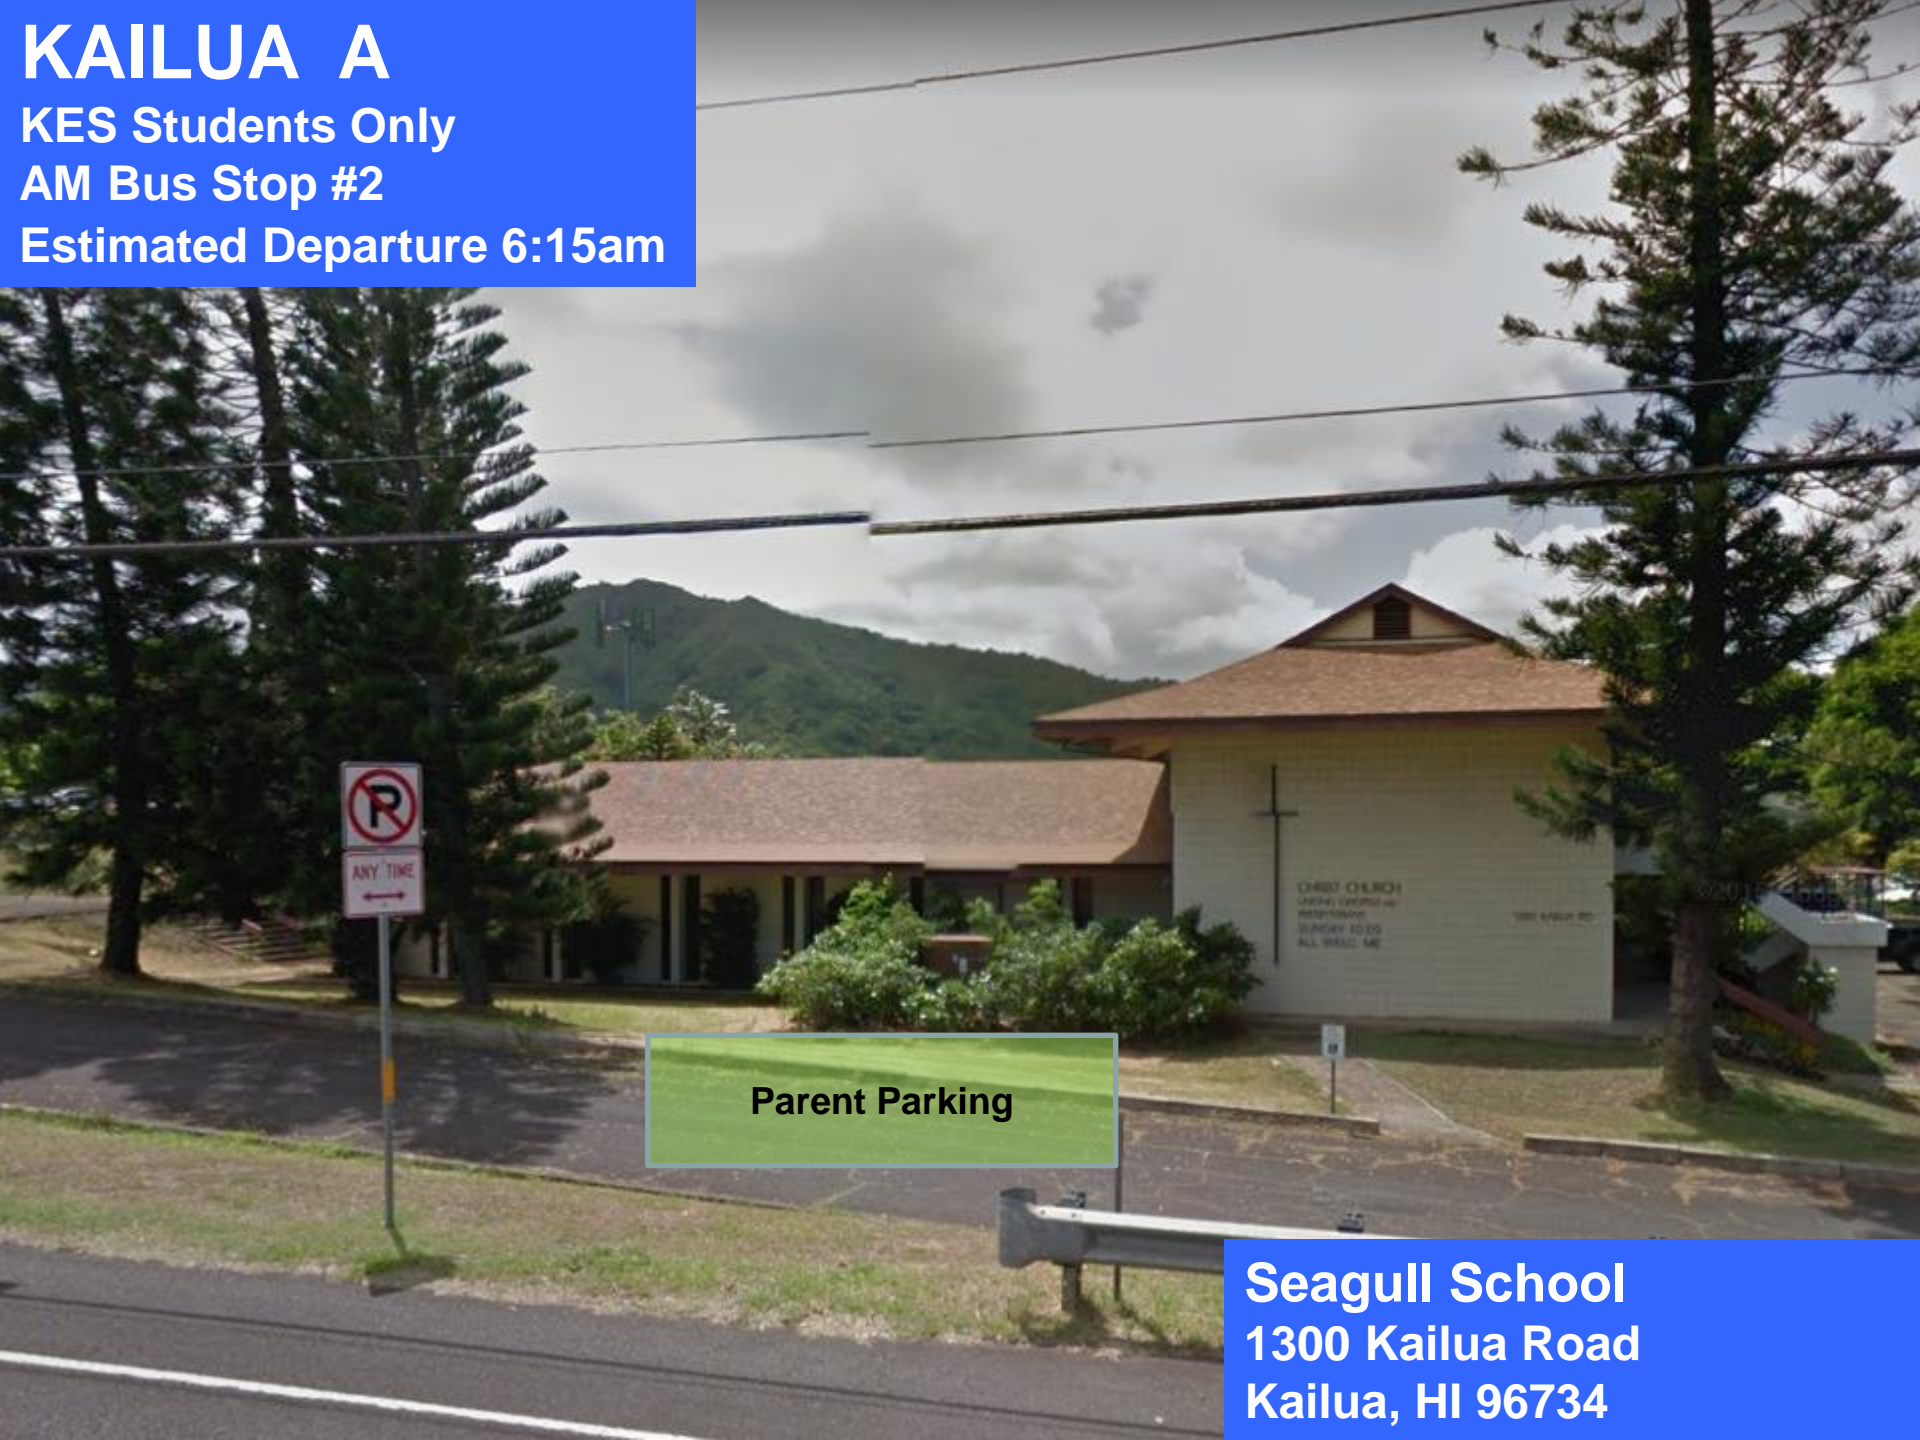

KAILUA A

KES Students Only

AM Bus Stop #1

AM DEPARTURE 6:10AM

Parent Parking

Kailua Rec Center
51 S. Kainalu Drive
Kailua, HI 96734

KAILUA A
KES Students Only
AM Bus Stop #2
Estimated Departure 6:15am

Parent Parking