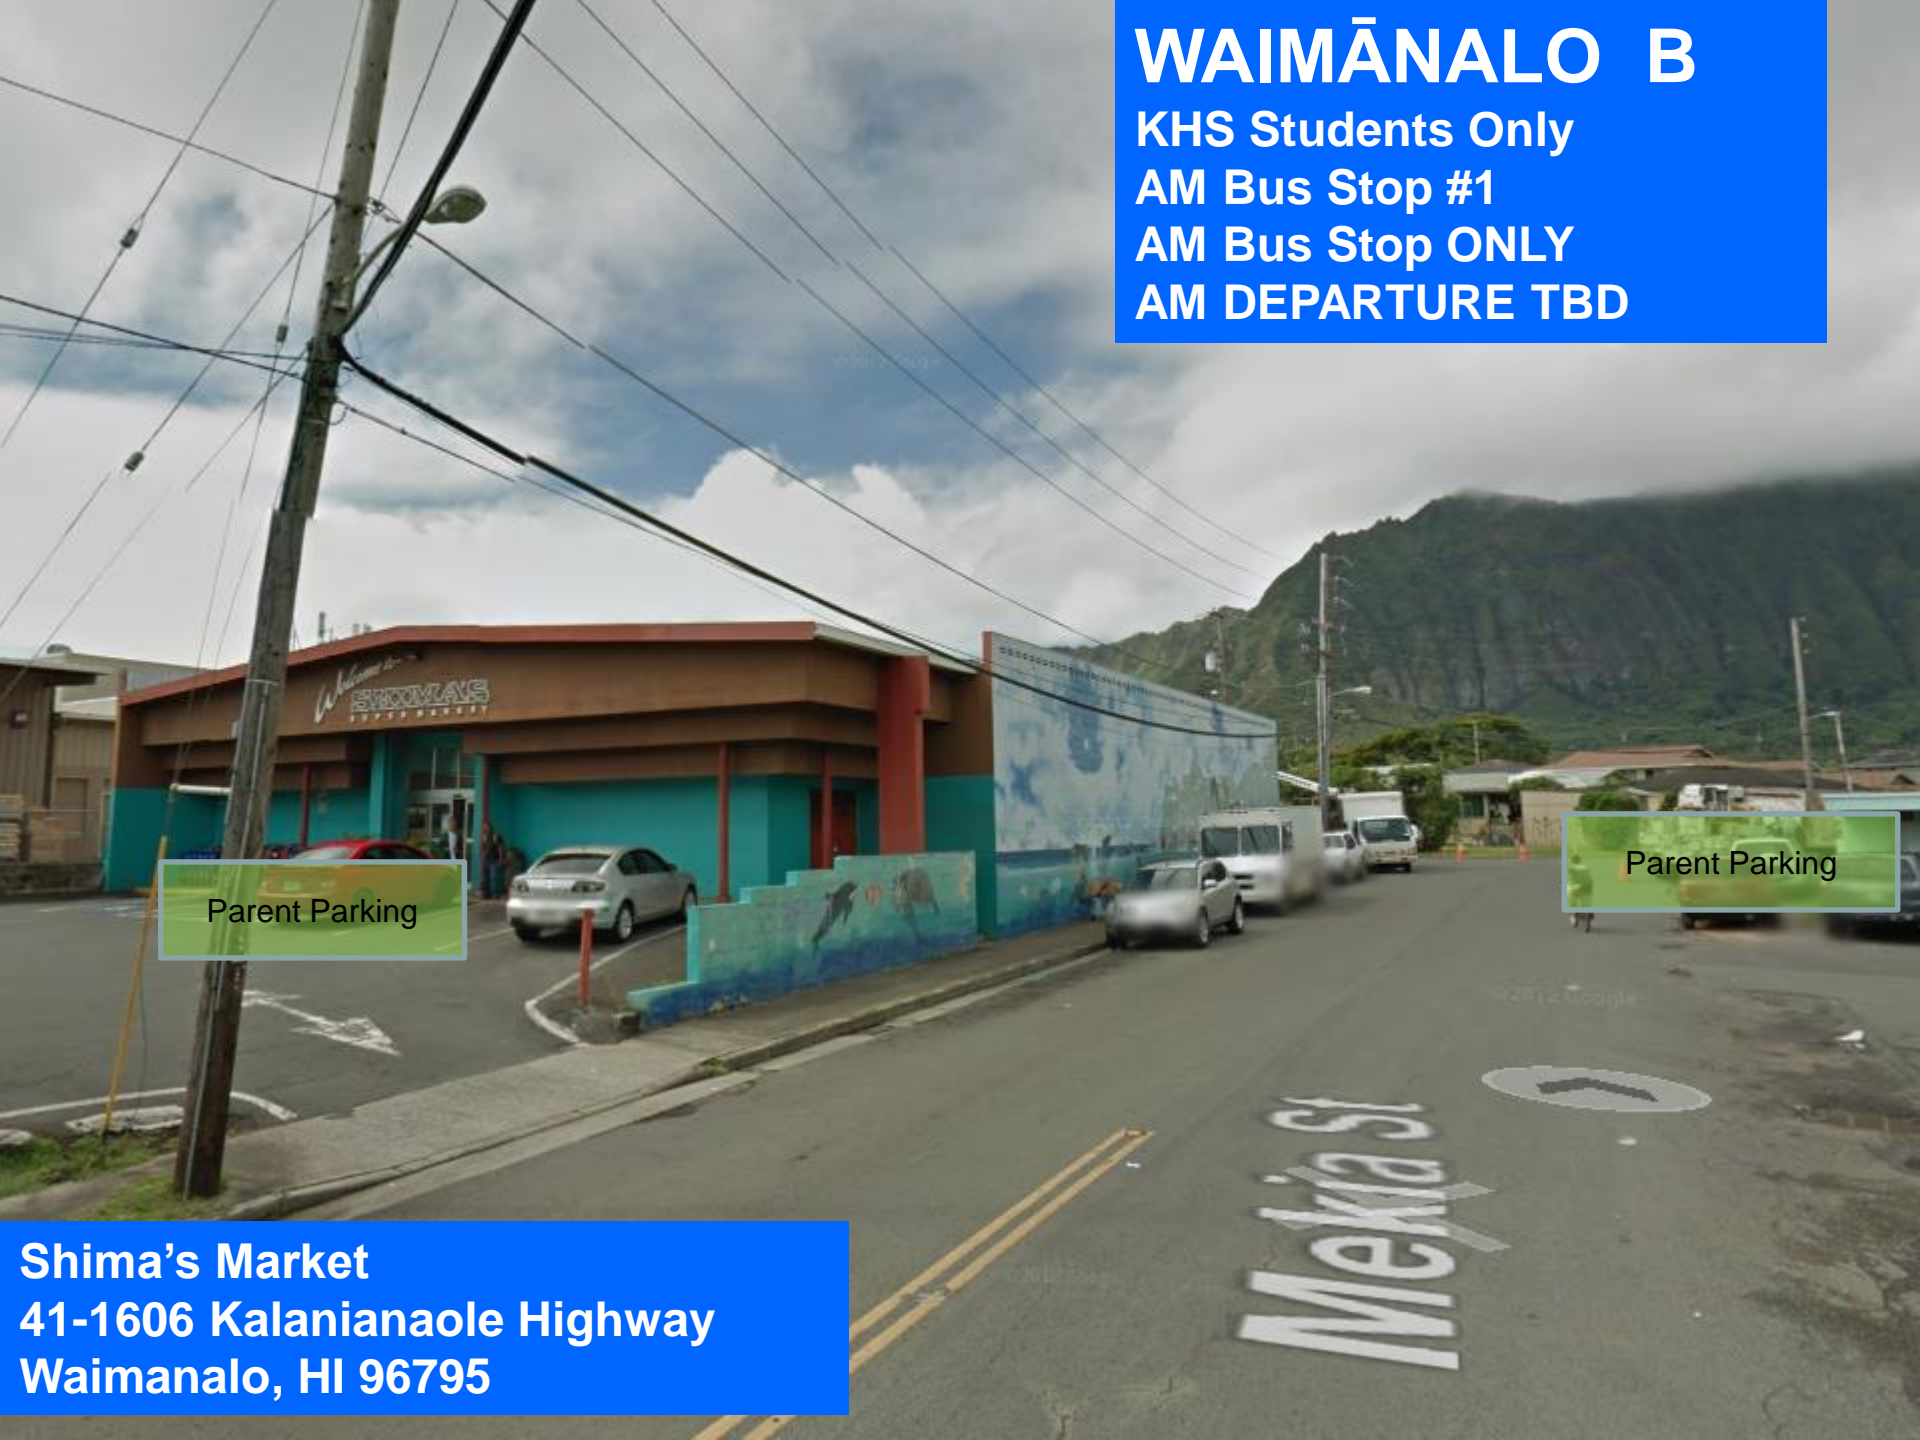

WAIMĀNALO B

KHS Students Only

AM Bus Stop #1

AM Bus Stop ONLY

AM DEPARTURE TBD

Parent Parking

Parent Parking

Shima's Market
41-1606 Kalaniana'ole Highway
Waimanalo, HI 96795