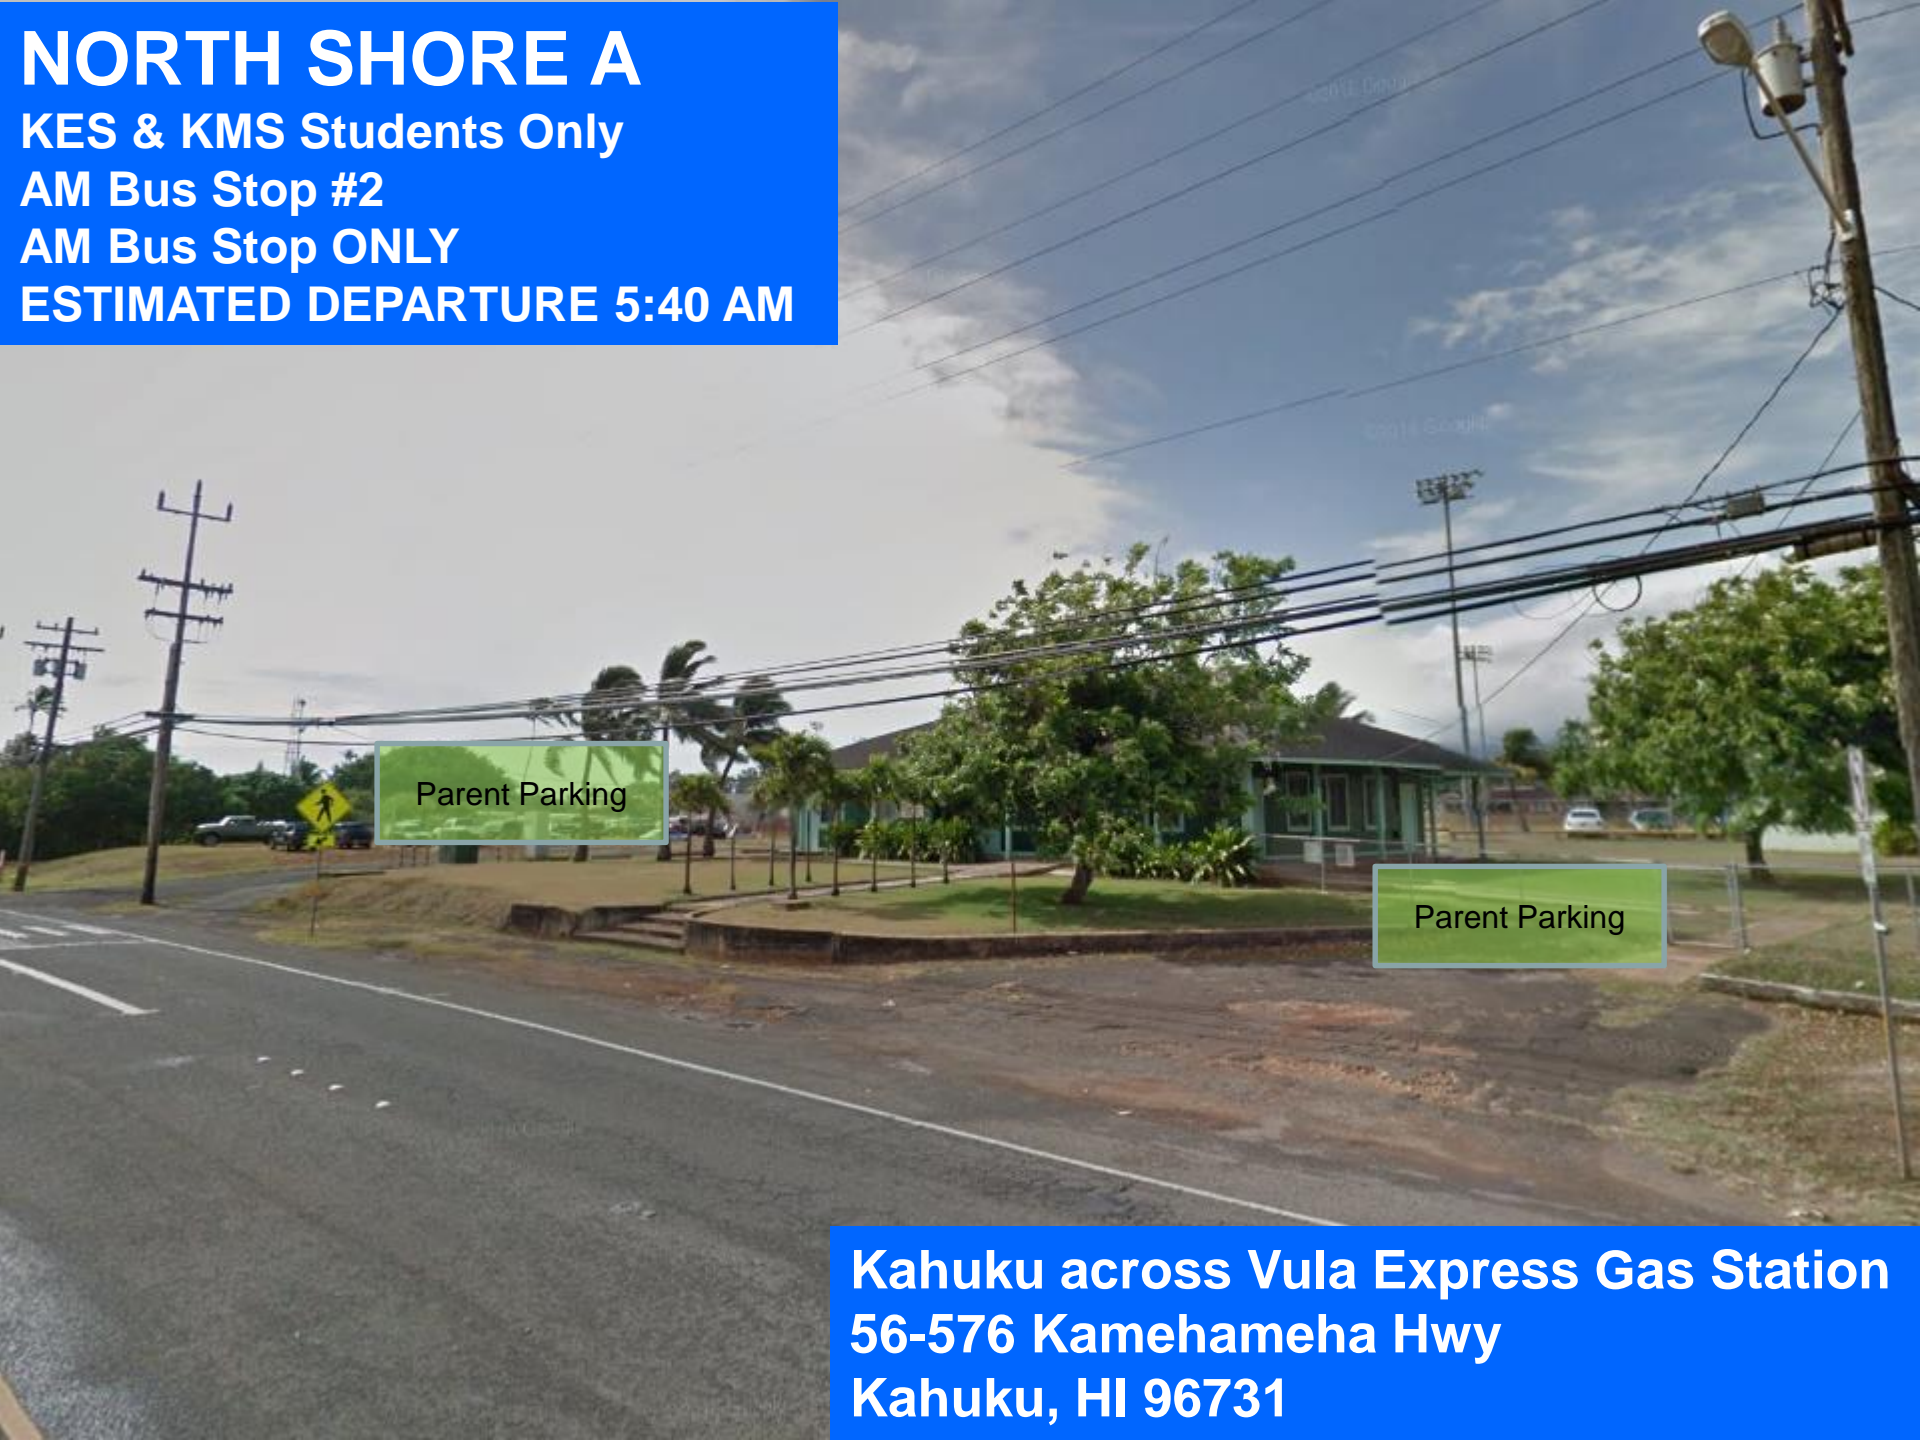

NORTH SHORE A

KES & KMS Students Only

AM Bus Stop #2

AM Bus Stop ONLY

ESTIMATED DEPARTURE 5:40 AM

Parent Parking

Parent Parking

**Kahuku across Vula Express Gas Station
56-576 Kamehameha Hwy
Kahuku, HI 96731**