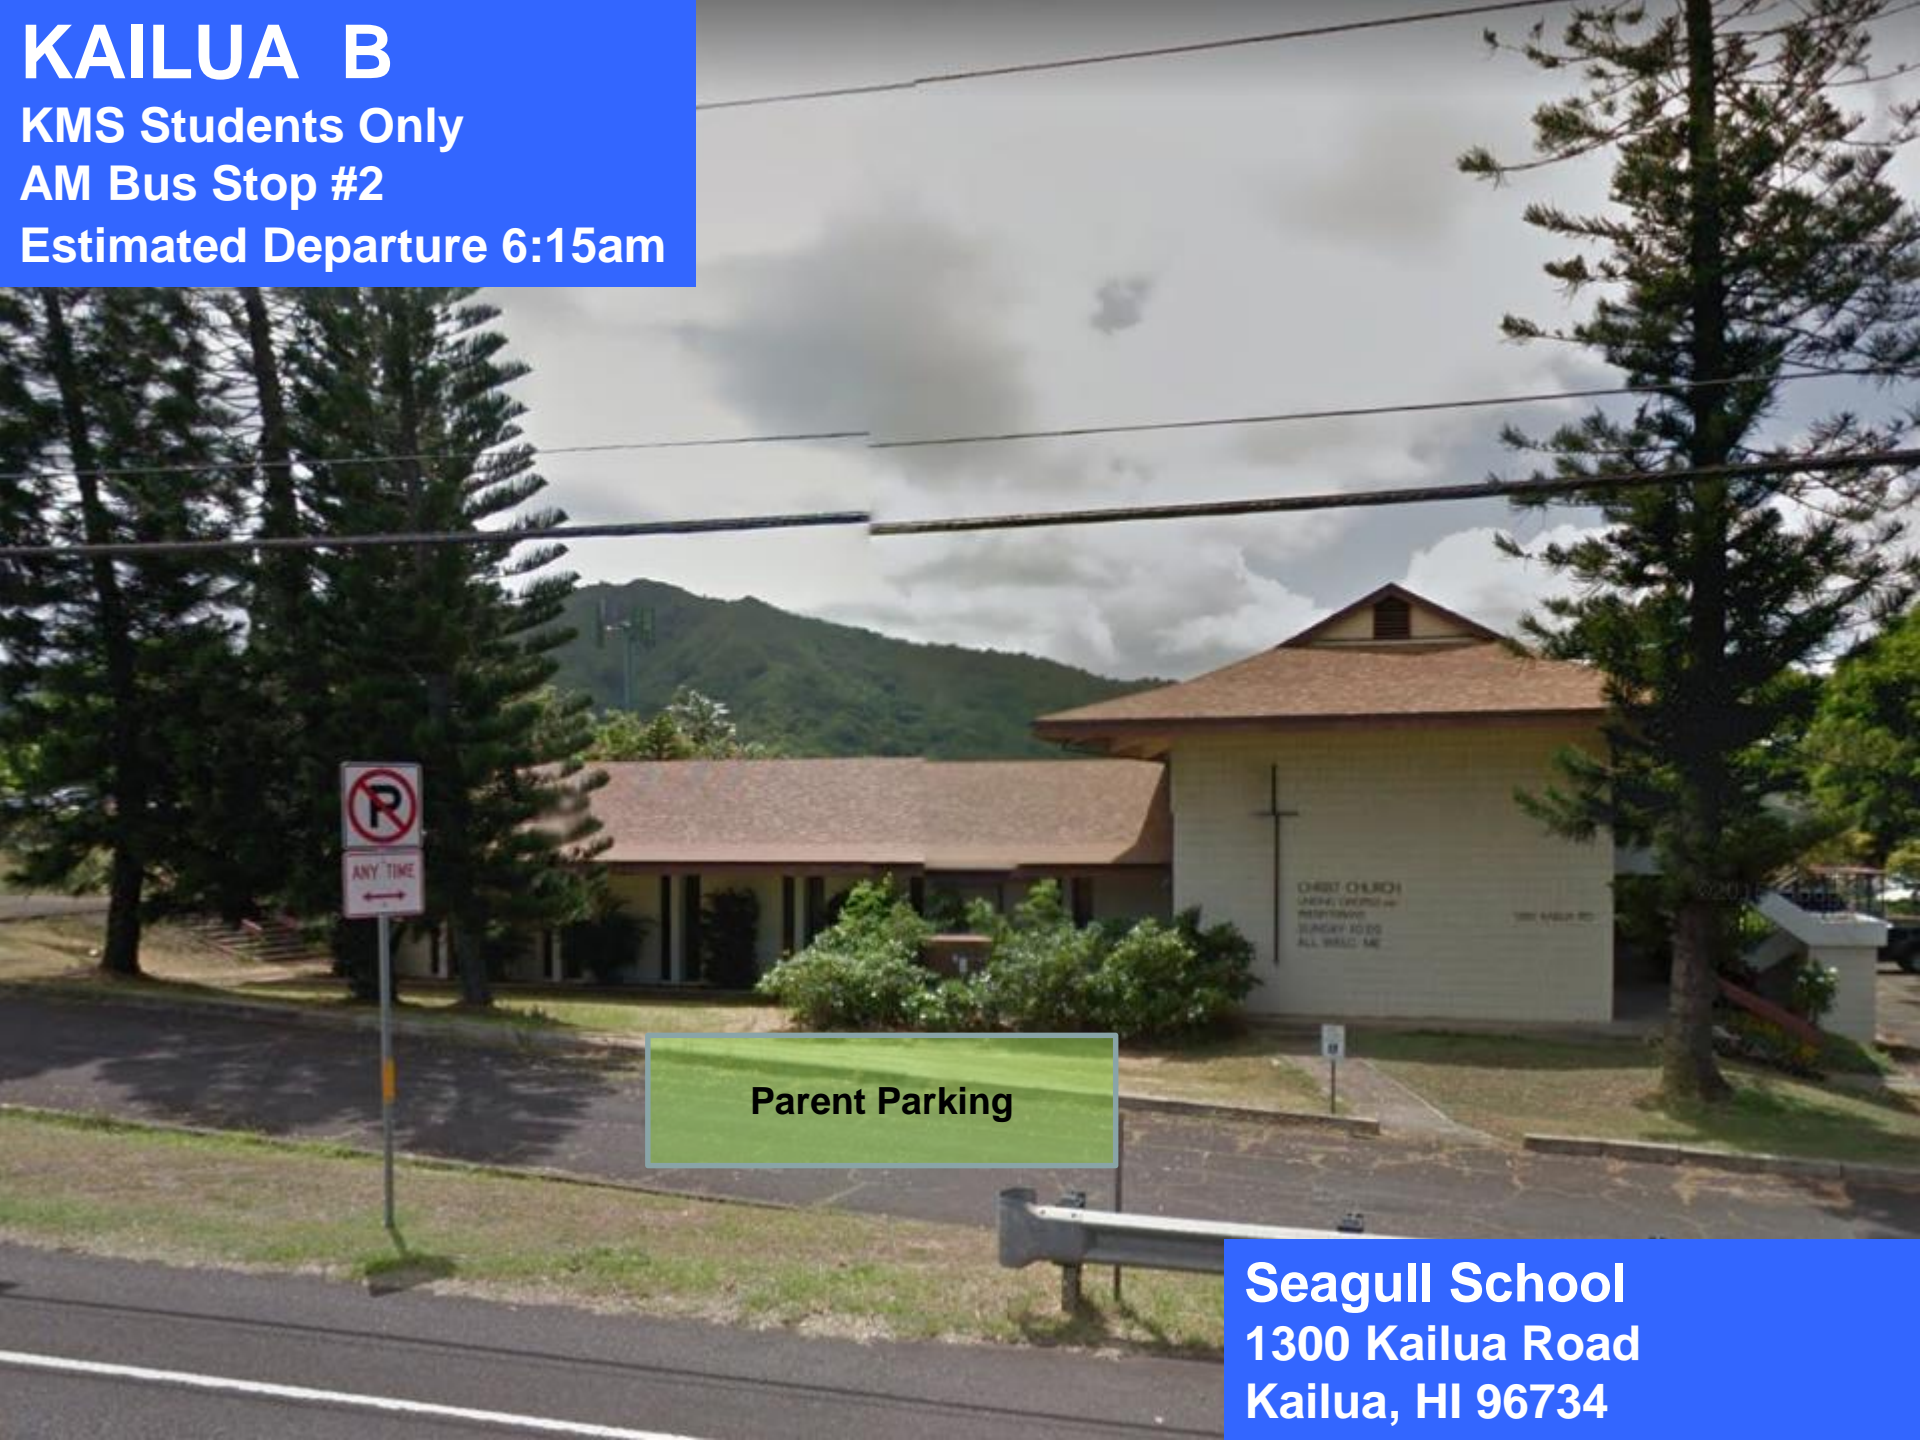

Parent Parking

Seagull School
1300 Kailua Road
Kailua, HI 96734

KAILUA C & D

KHS Students Only

AM Bus Stop #1

AM DEPARTURE TBD

Parent Parking

Kailua Rec Center
51 S. Kainalu Drive
Kailua, HI 96734