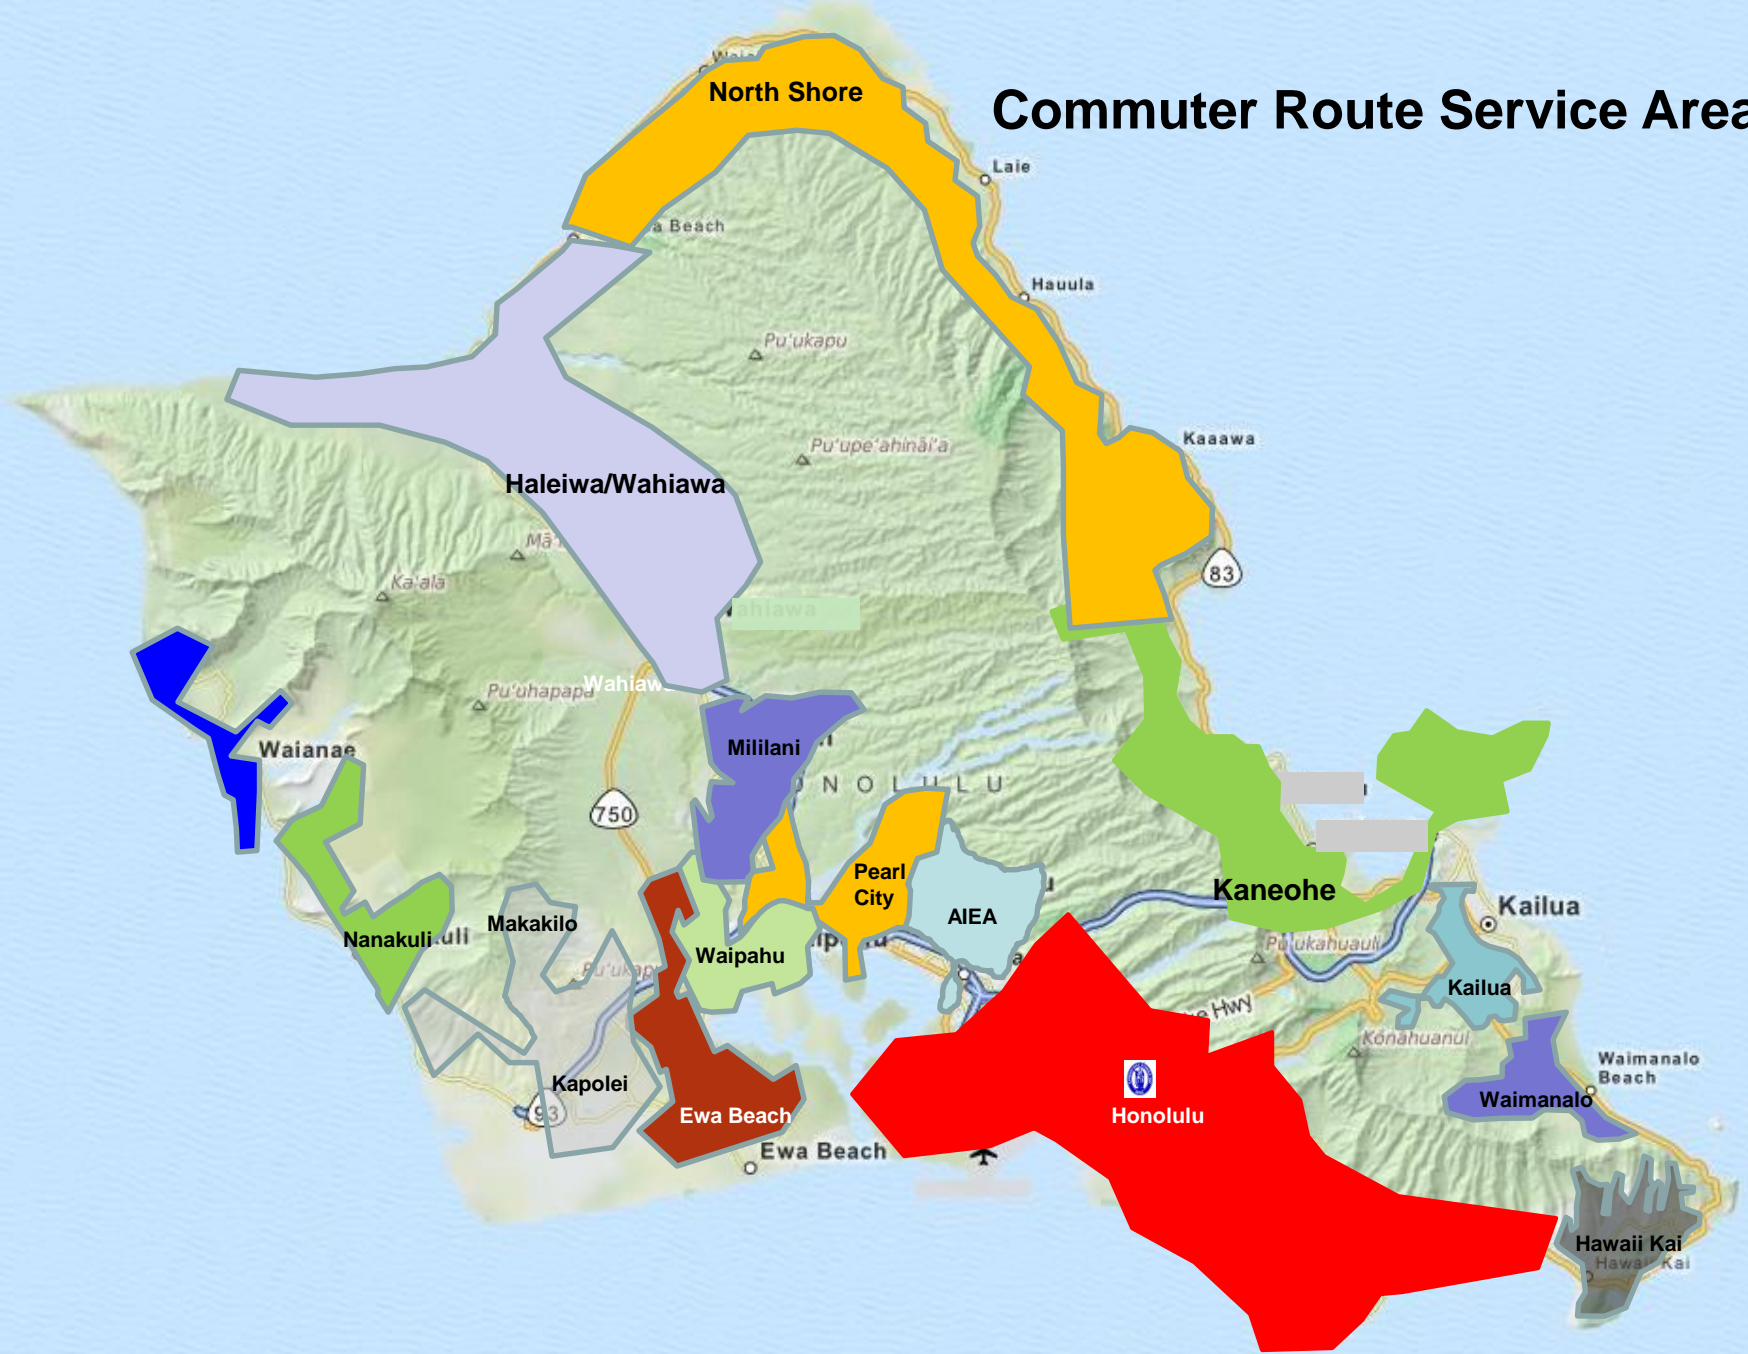

Commuter Route Service Areas