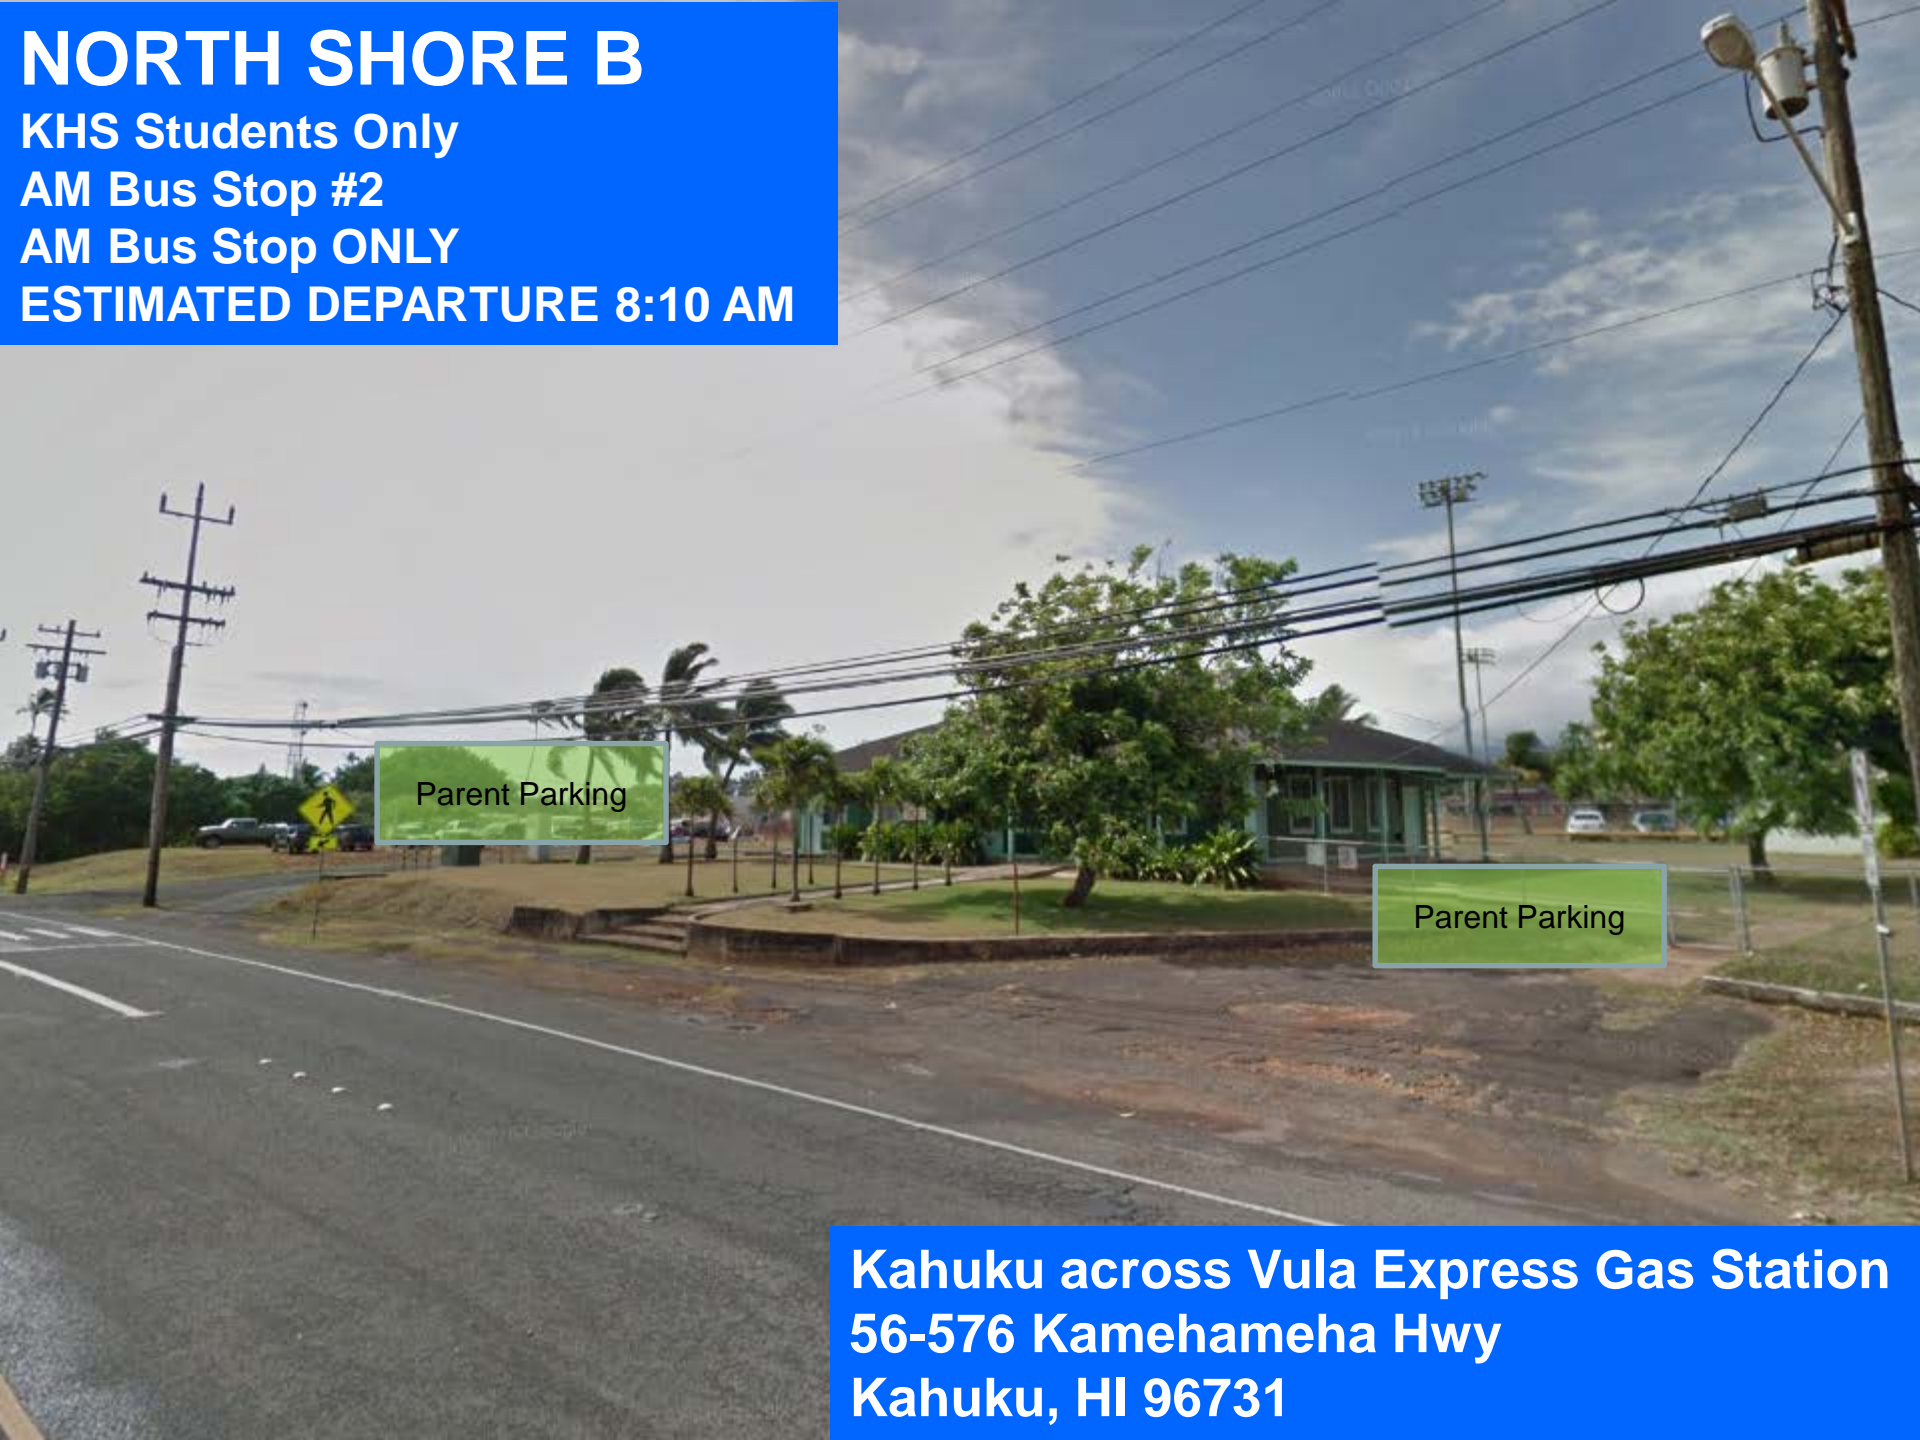

NORTH SHORE B

KHS Students Only

AM Bus Stop #2

AM Bus Stop ONLY

ESTIMATED DEPARTURE 8:10 AM

Parent Parking

Parent Parking

**Kahuku across Vula Express Gas Station
56-576 Kamehameha Hwy
Kahuku, HI 96731**