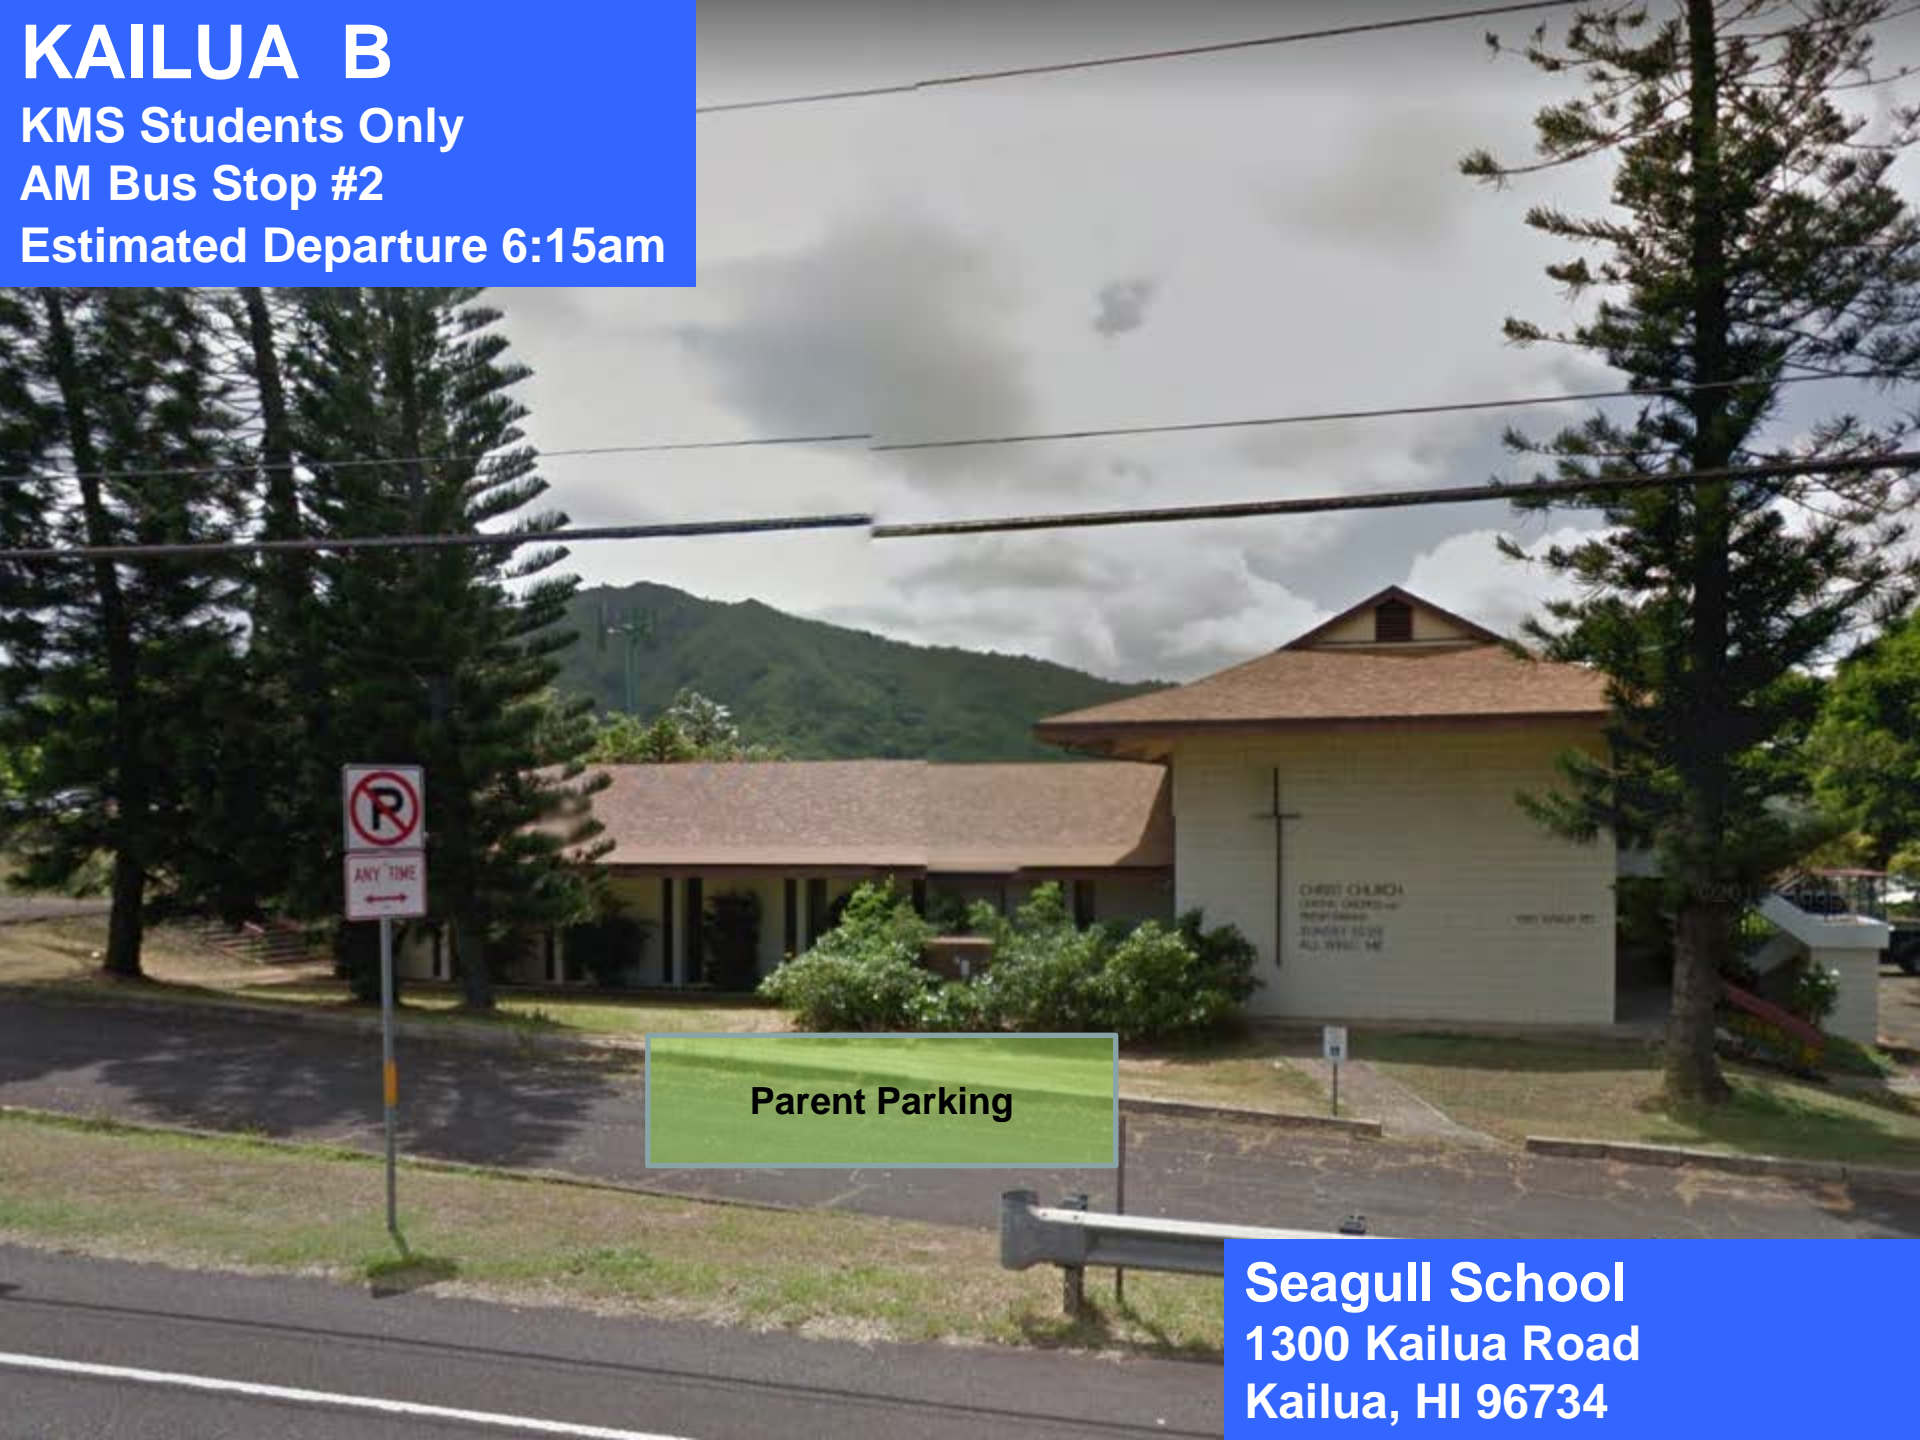

KAILUA B
KMS Students Only
AM Bus Stop #2
Estimated Departure 6:15am

Parent Parking

Seagull School
1300 Kailua Road
Kailua, HI 96734