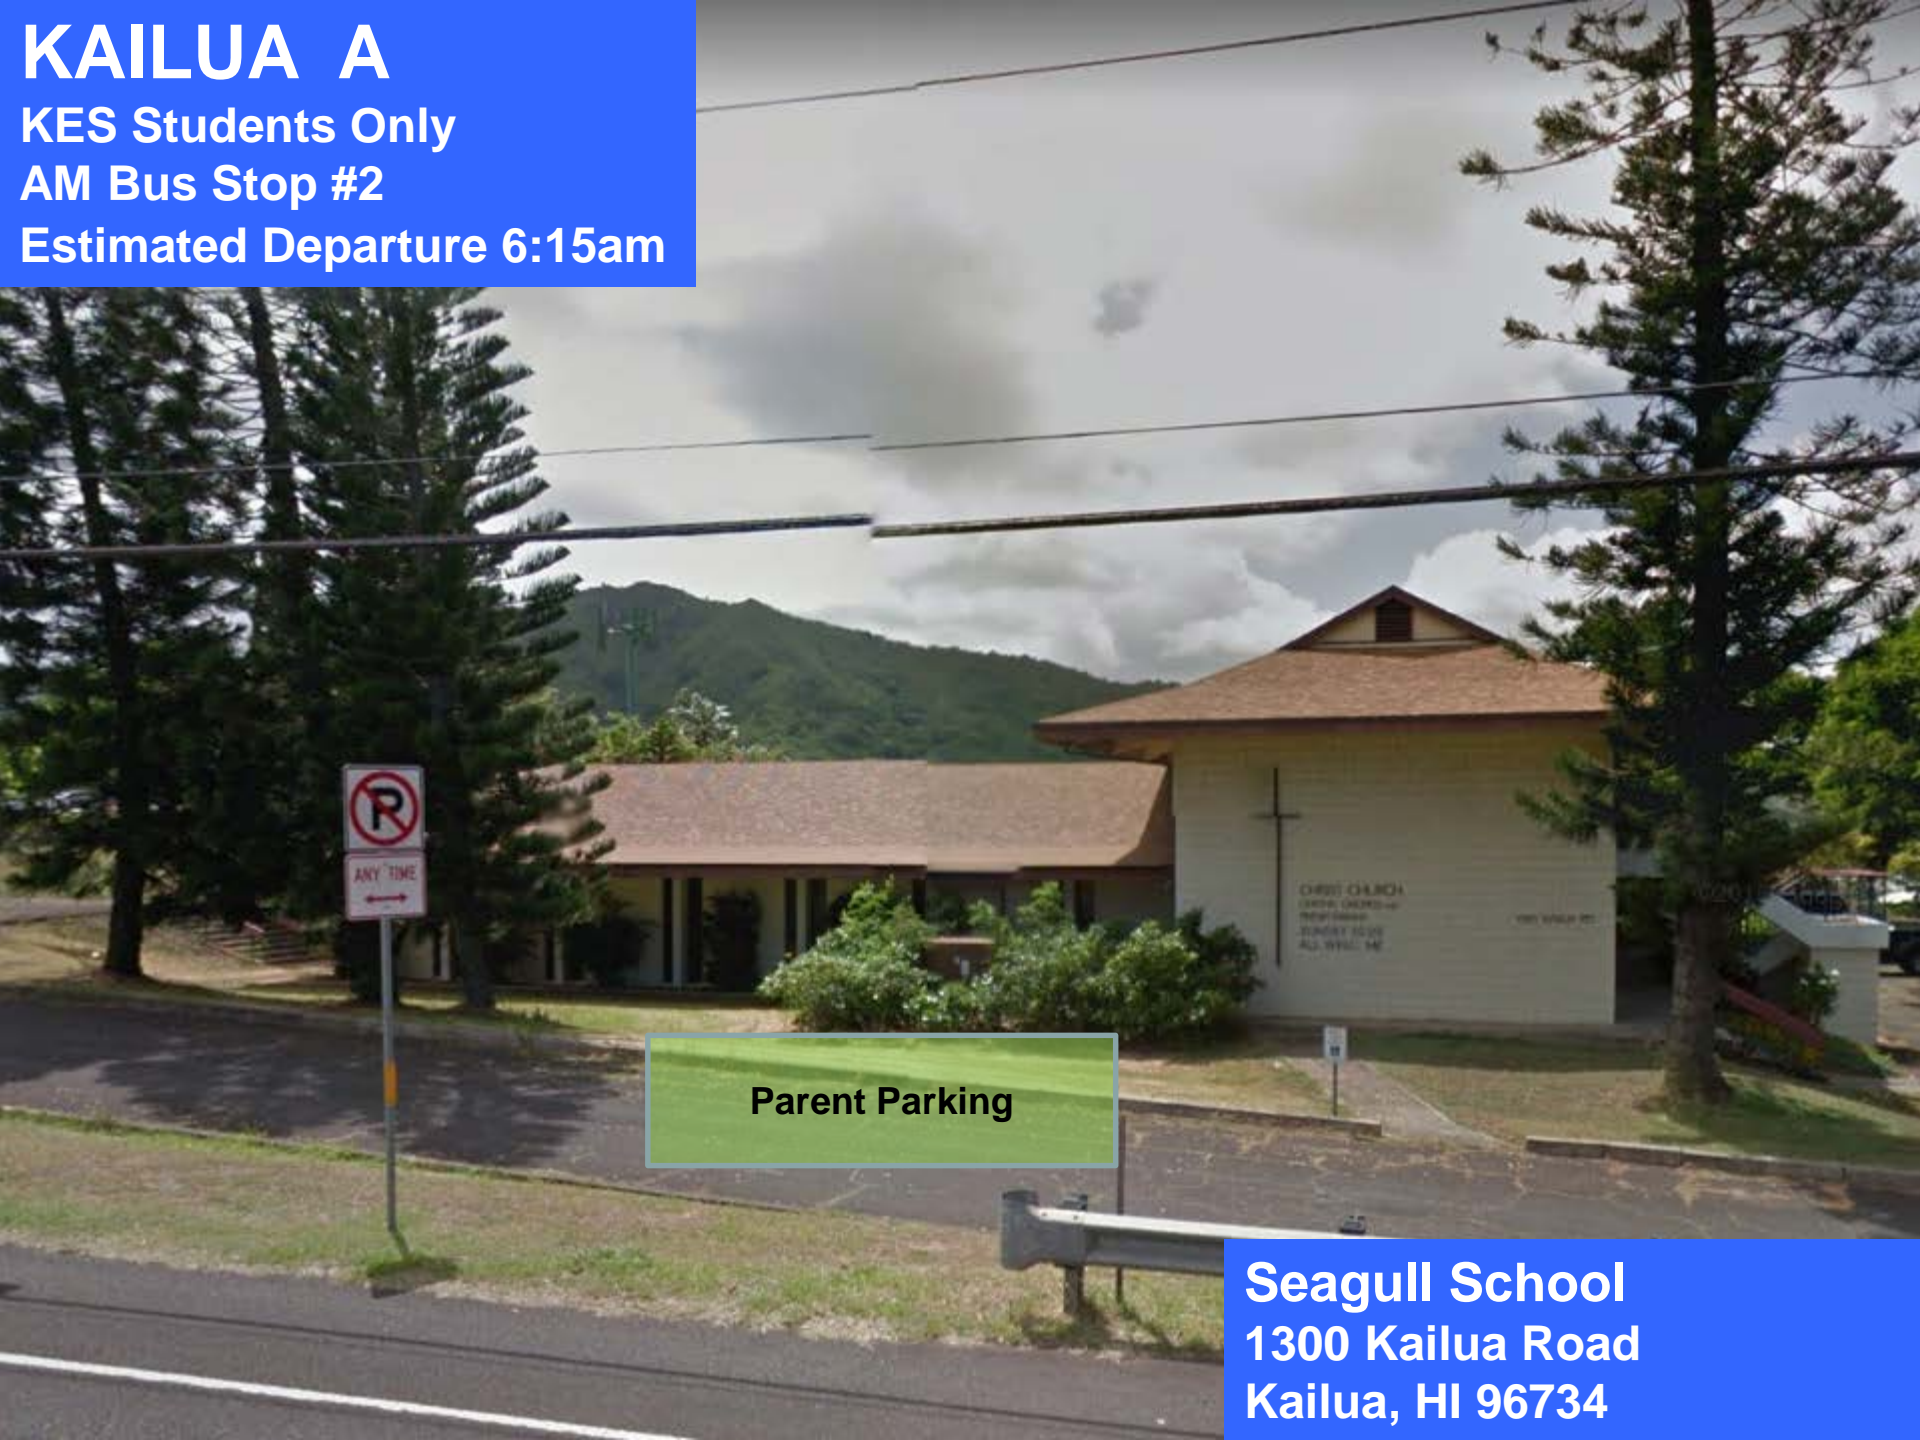

KAILUA A
KES Students Only
AM Bus Stop #2
Estimated Departure 6:15am

Parent Parking

Seagull School
1300 Kailua Road
Kailua, HI 96734