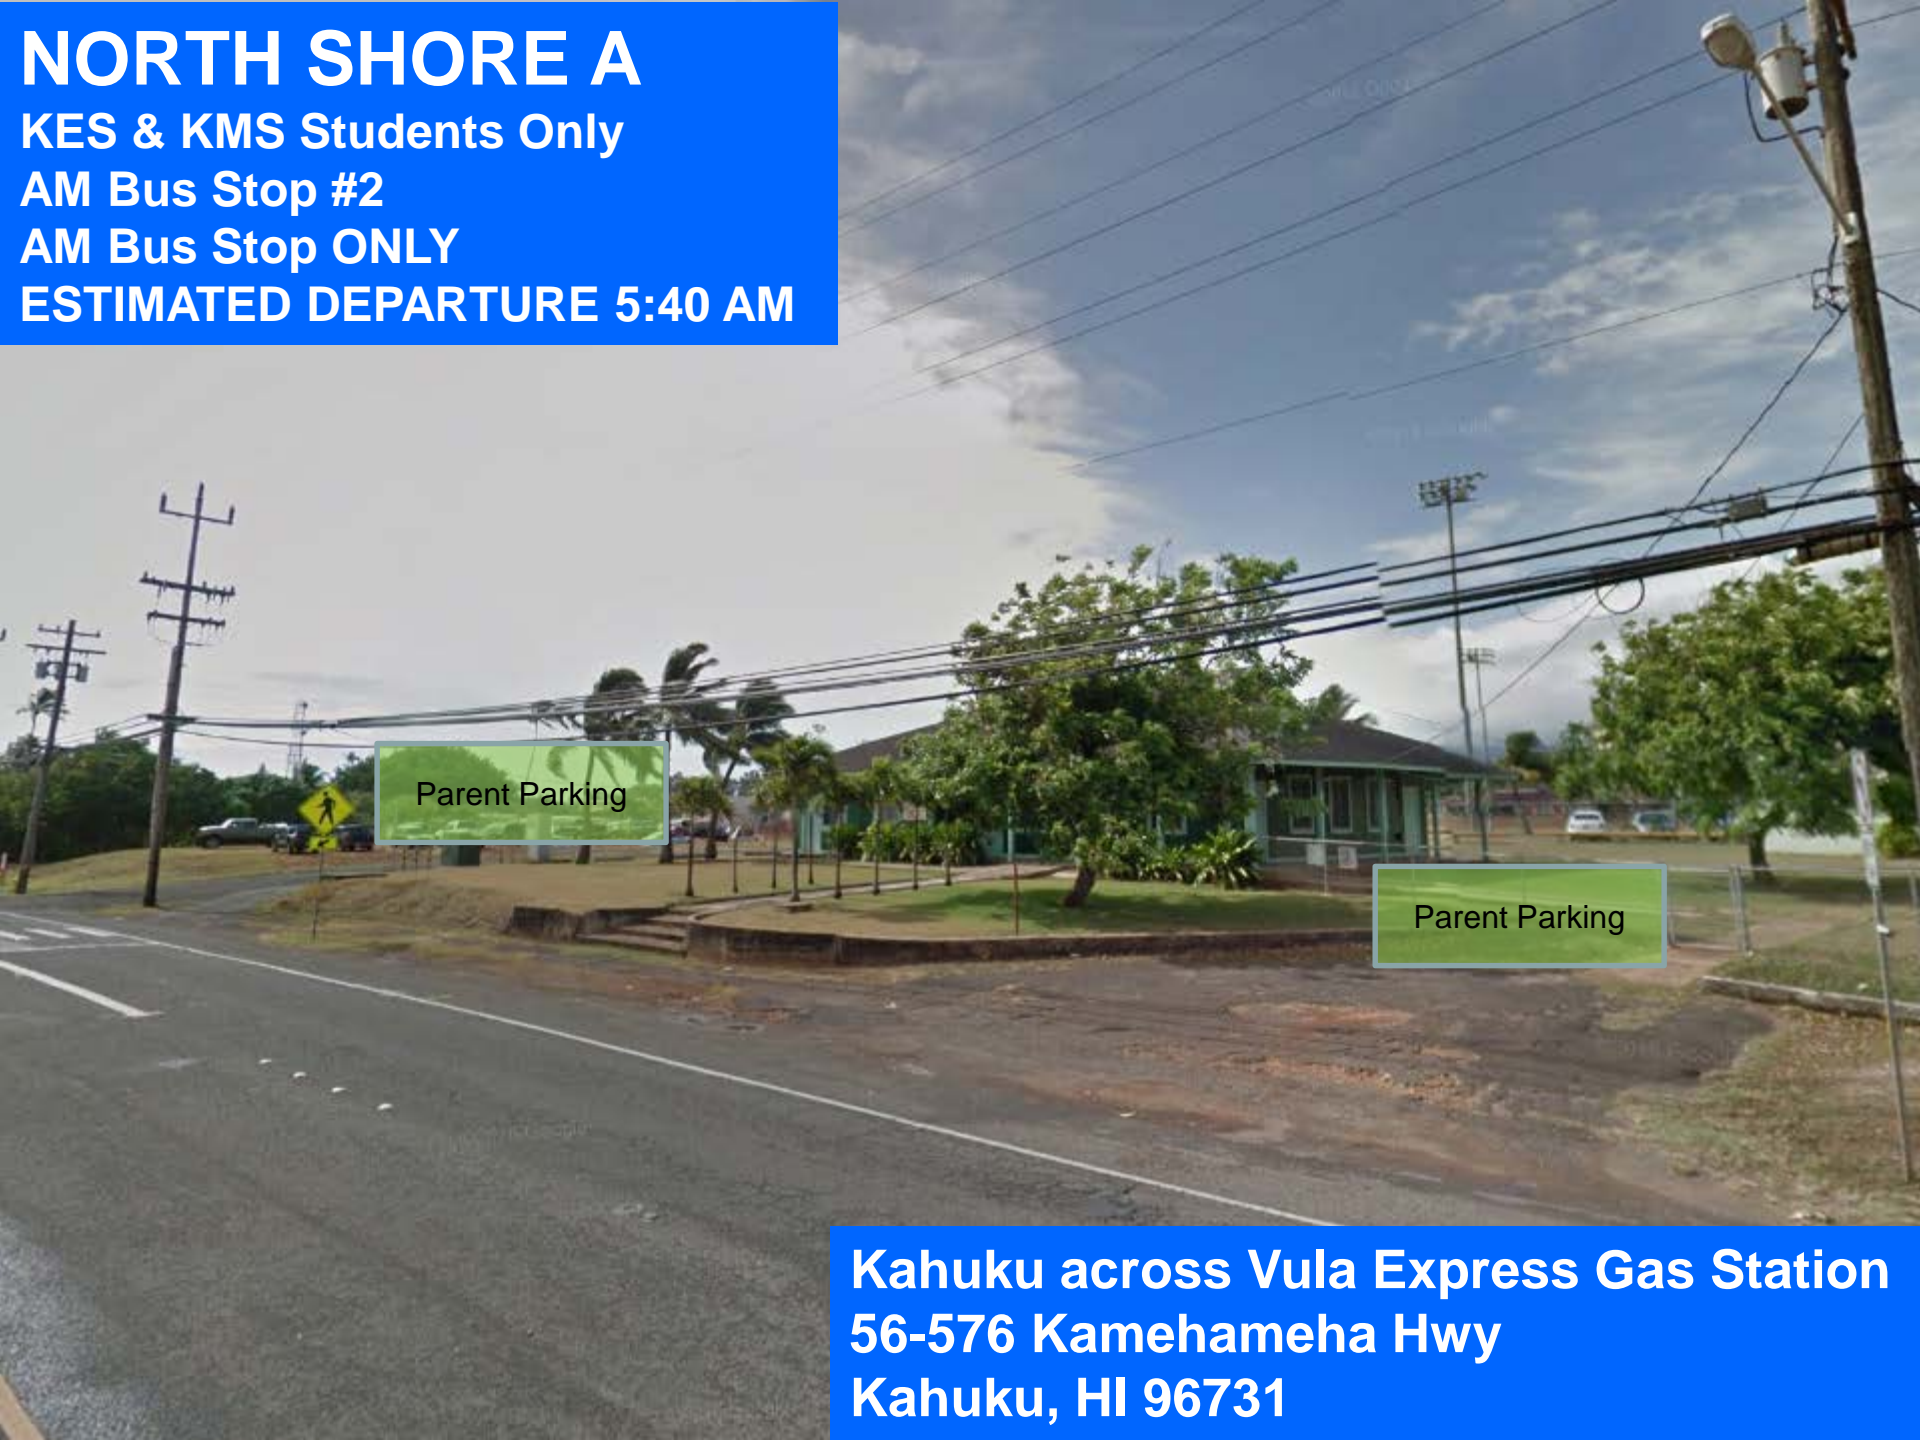

NORTH SHORE A

KES & KMS Students Only

AM Bus Stop #2

AM Bus Stop ONLY

ESTIMATED DEPARTURE 5:40 AM

Parent Parking

Parent Parking

**Kahuku across Vula Express Gas Station
56-576 Kamehameha Hwy
Kahuku, HI 96731**