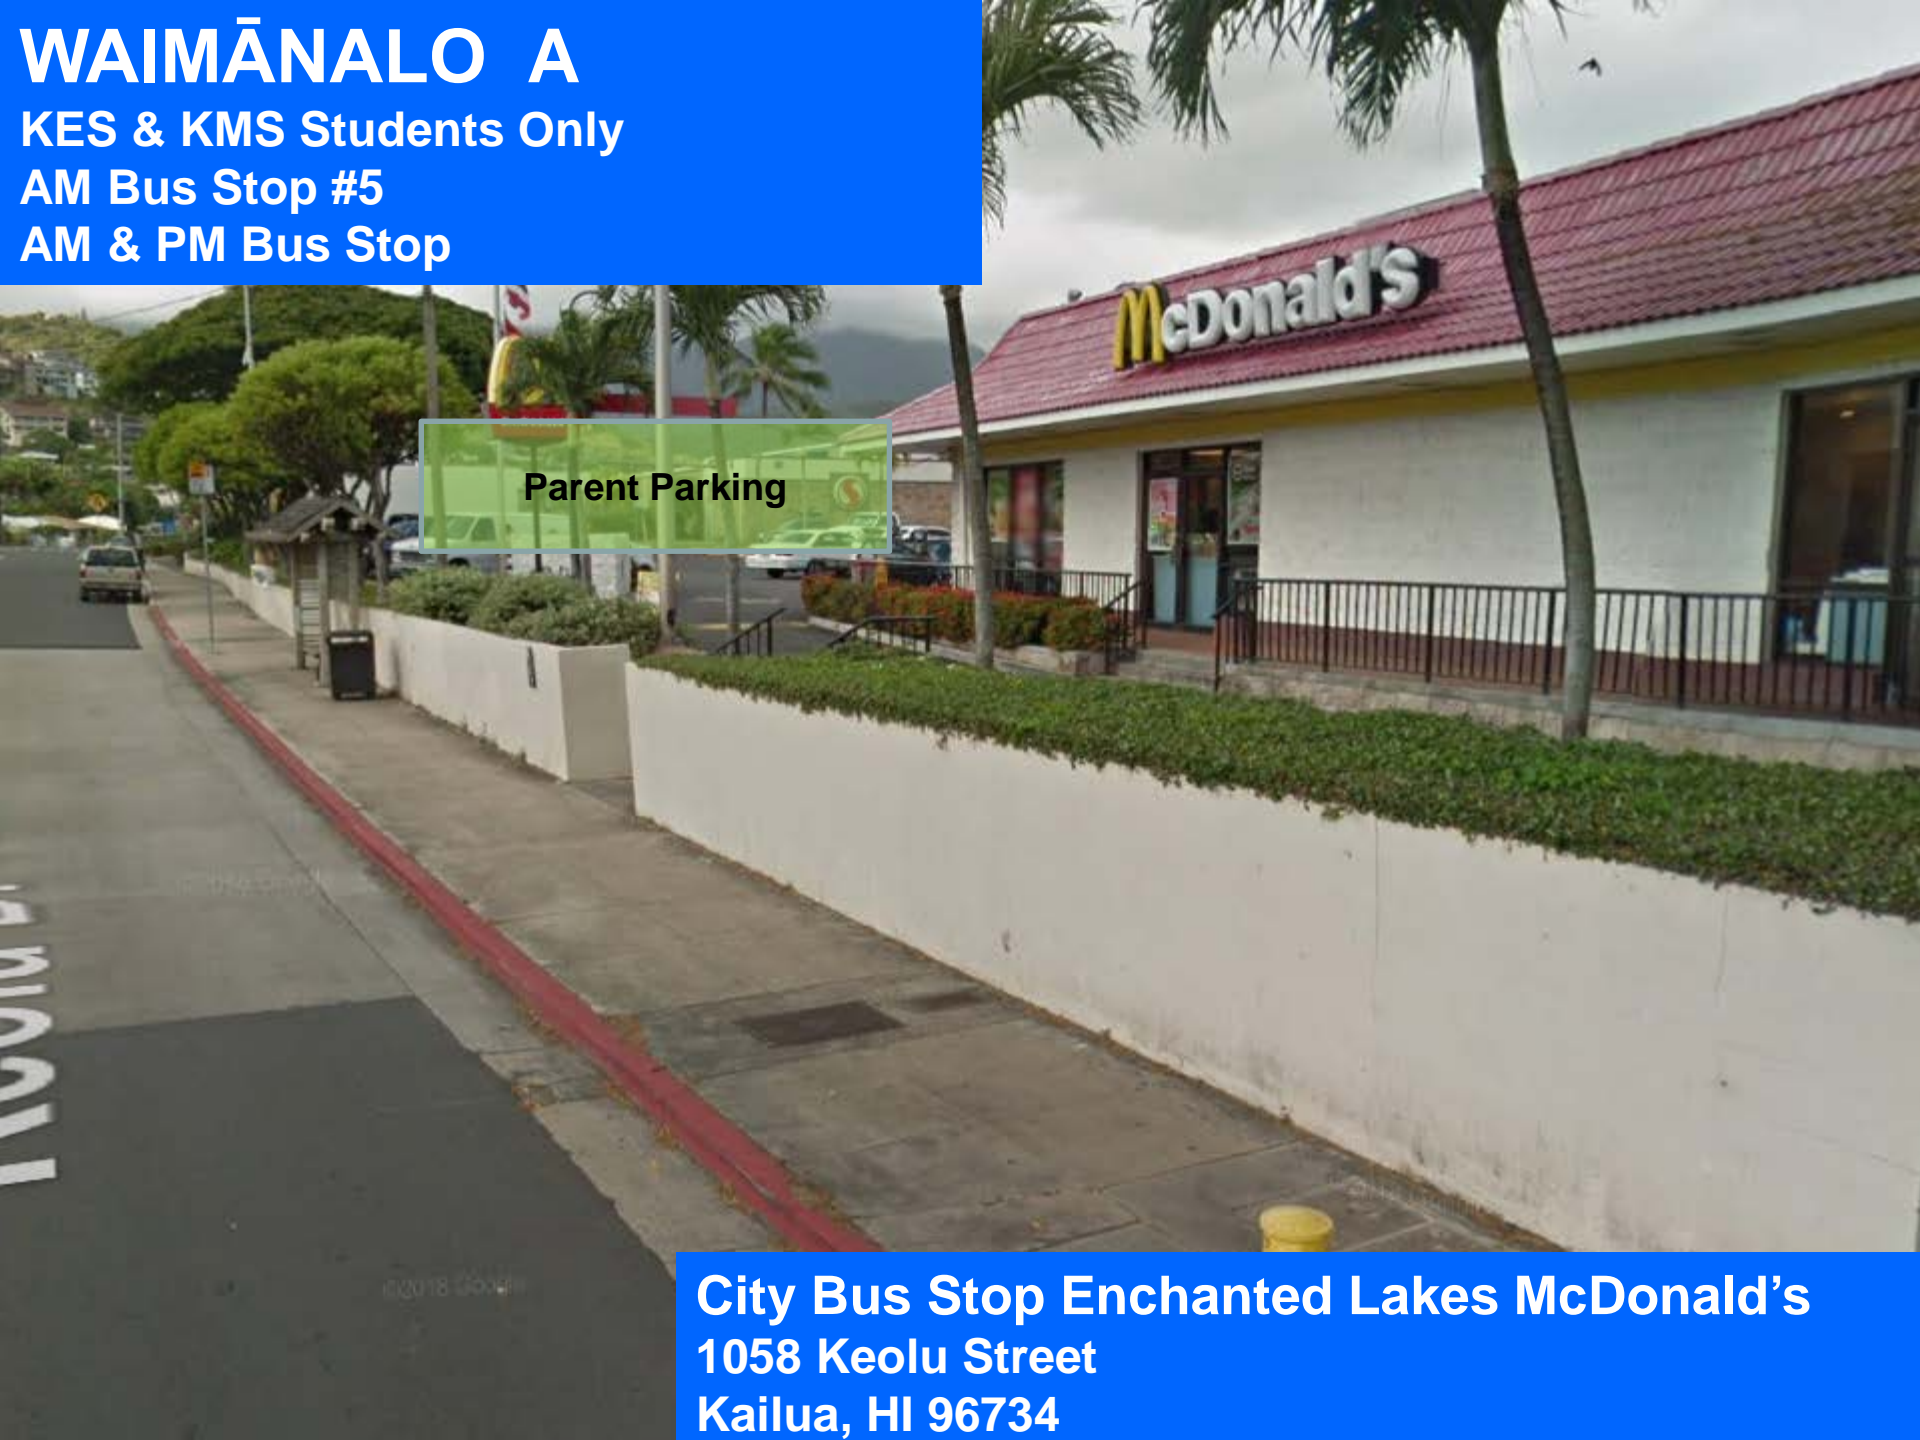

Kailua Rec Center
51 S. Kainalu Drive
Kailua, HI 96734

WAIMĀNALO A
KES & KMS Students Only
AM Bus Stop #5
AM & PM Bus Stop

Parent Parking

City Bus Stop Enchanted Lakes McDonald's
1058 Keolu Street
Kailua, HI 96734