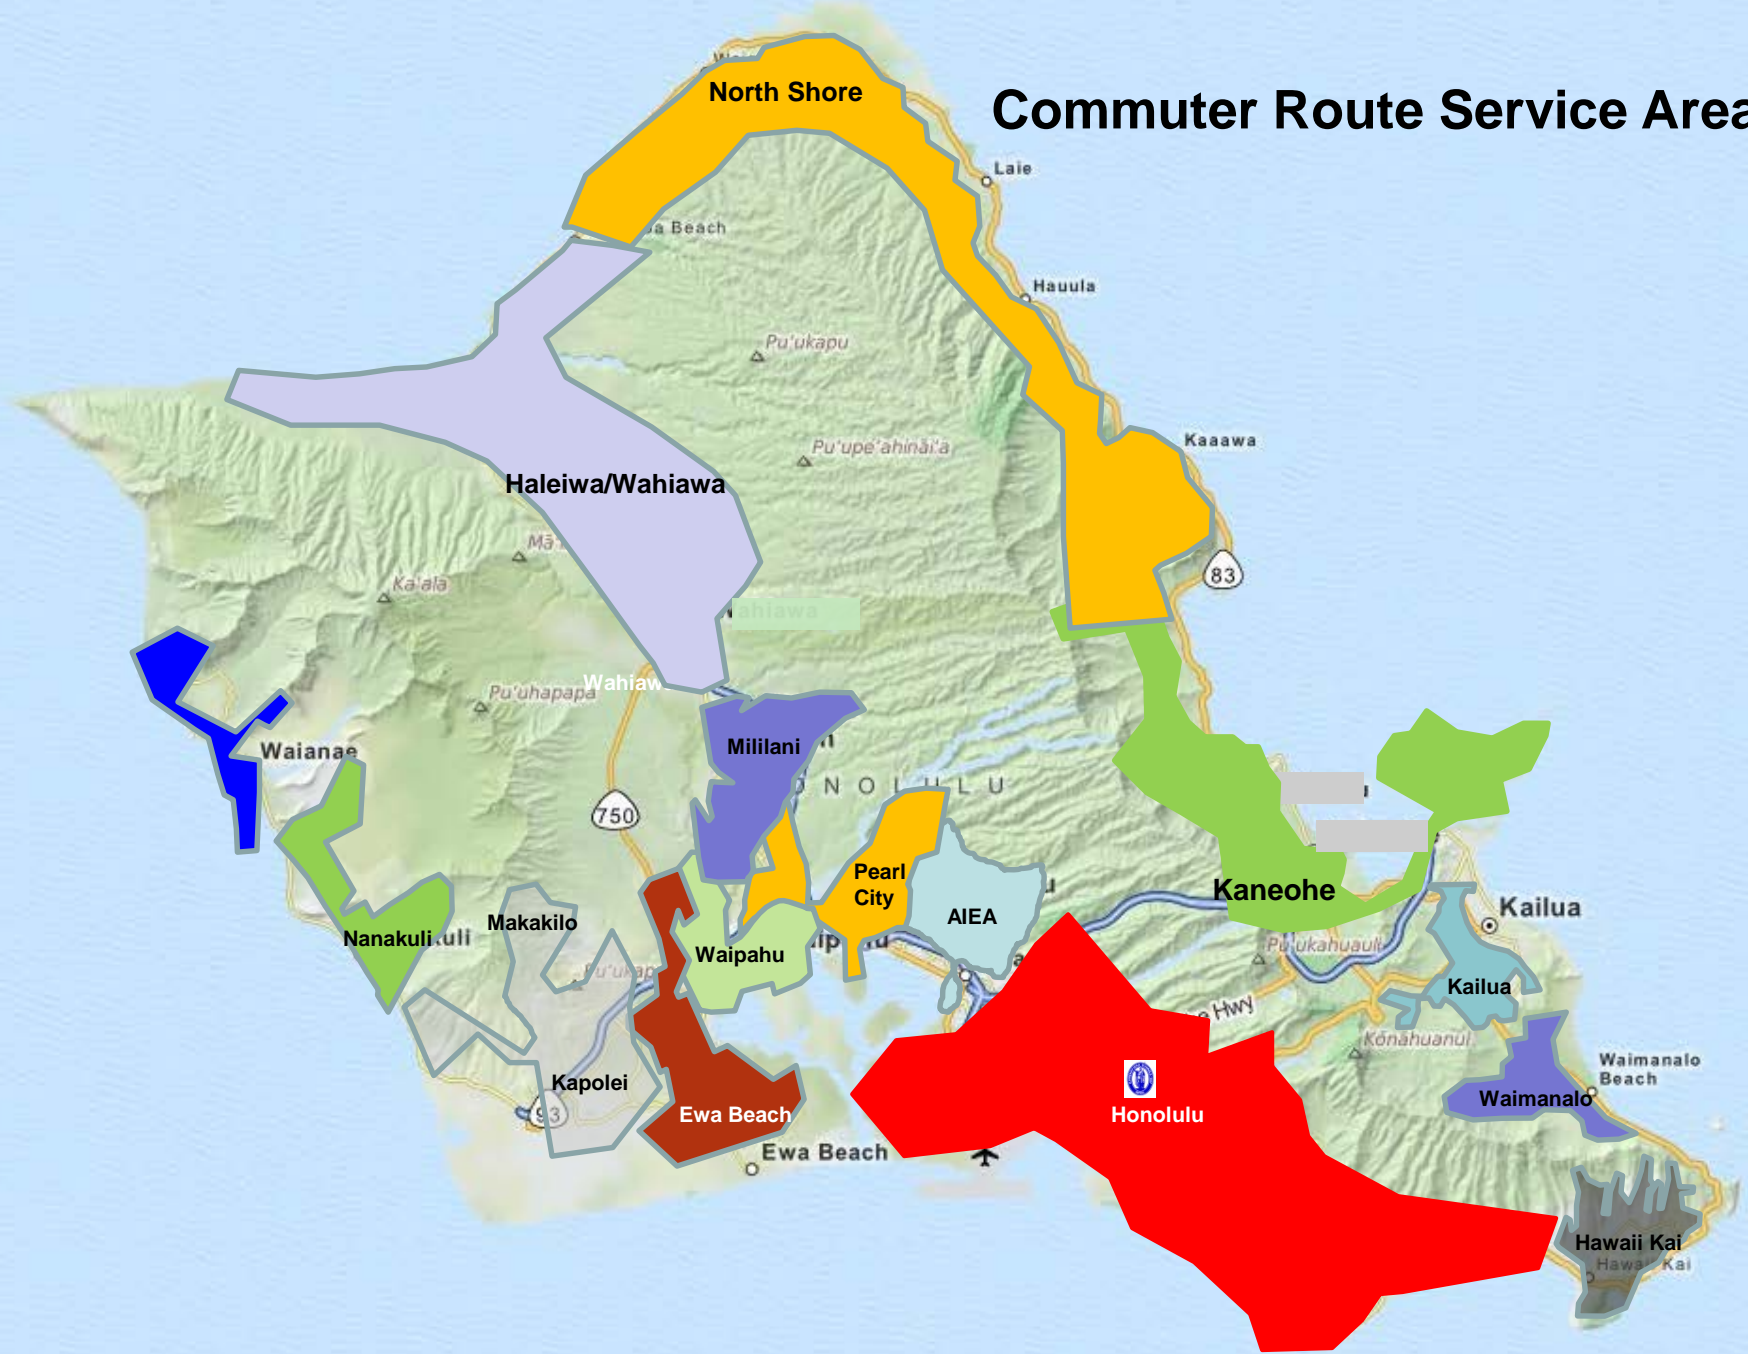

Commuter Route Service Areas