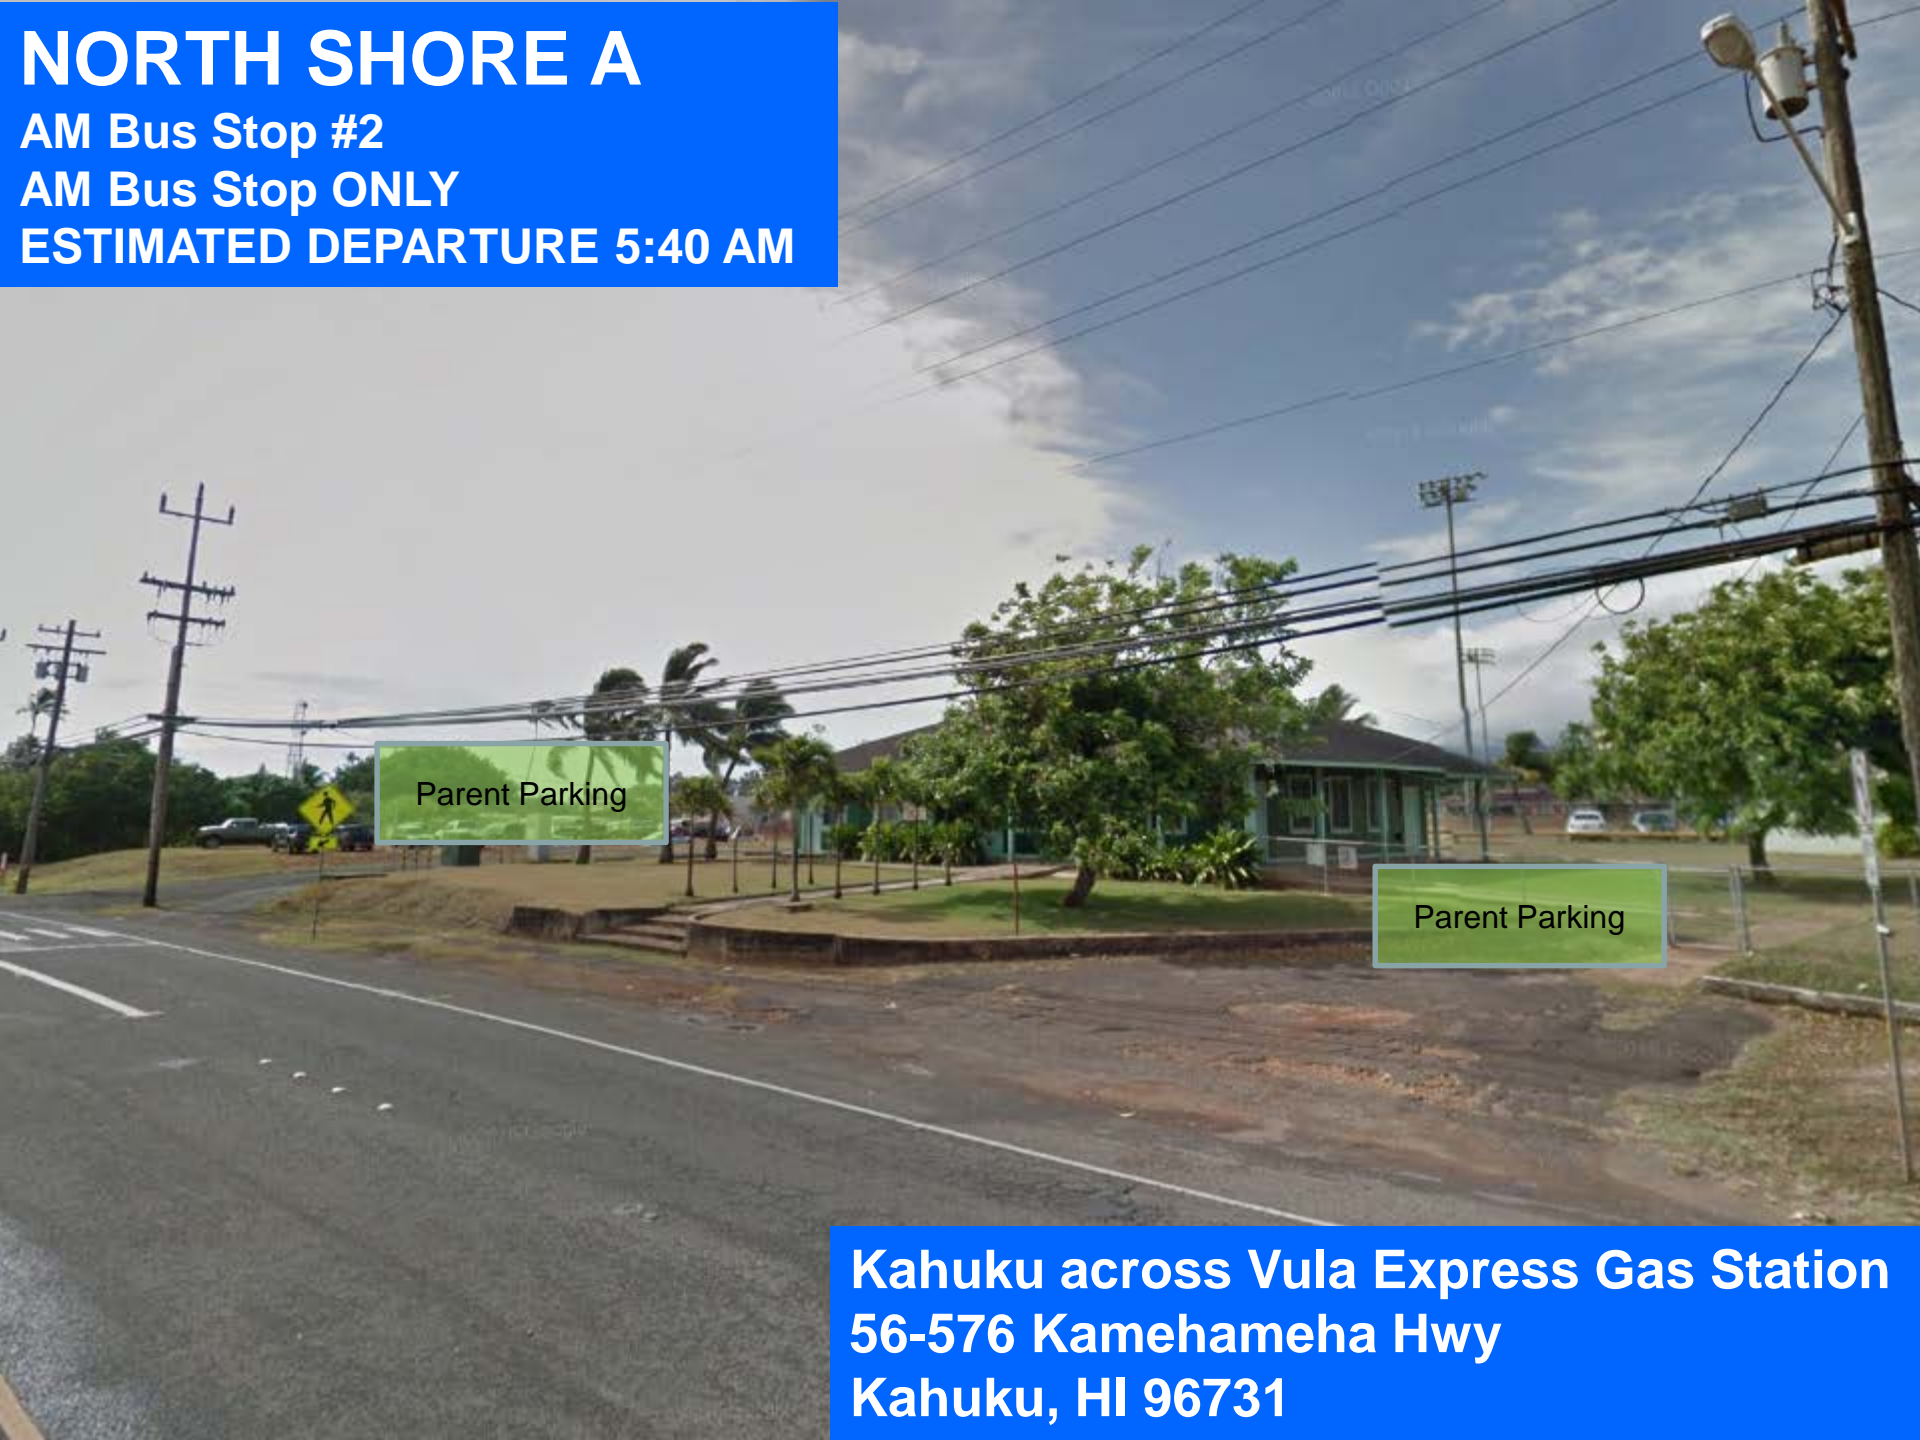

NORTH SHORE A

AM Bus Stop #2

AM Bus Stop ONLY

ESTIMATED DEPARTURE 5:40 AM

Parent Parking

Parent Parking

**Kahuku across Vula Express Gas Station
56-576 Kamehameha Hwy
Kahuku, HI 96731**