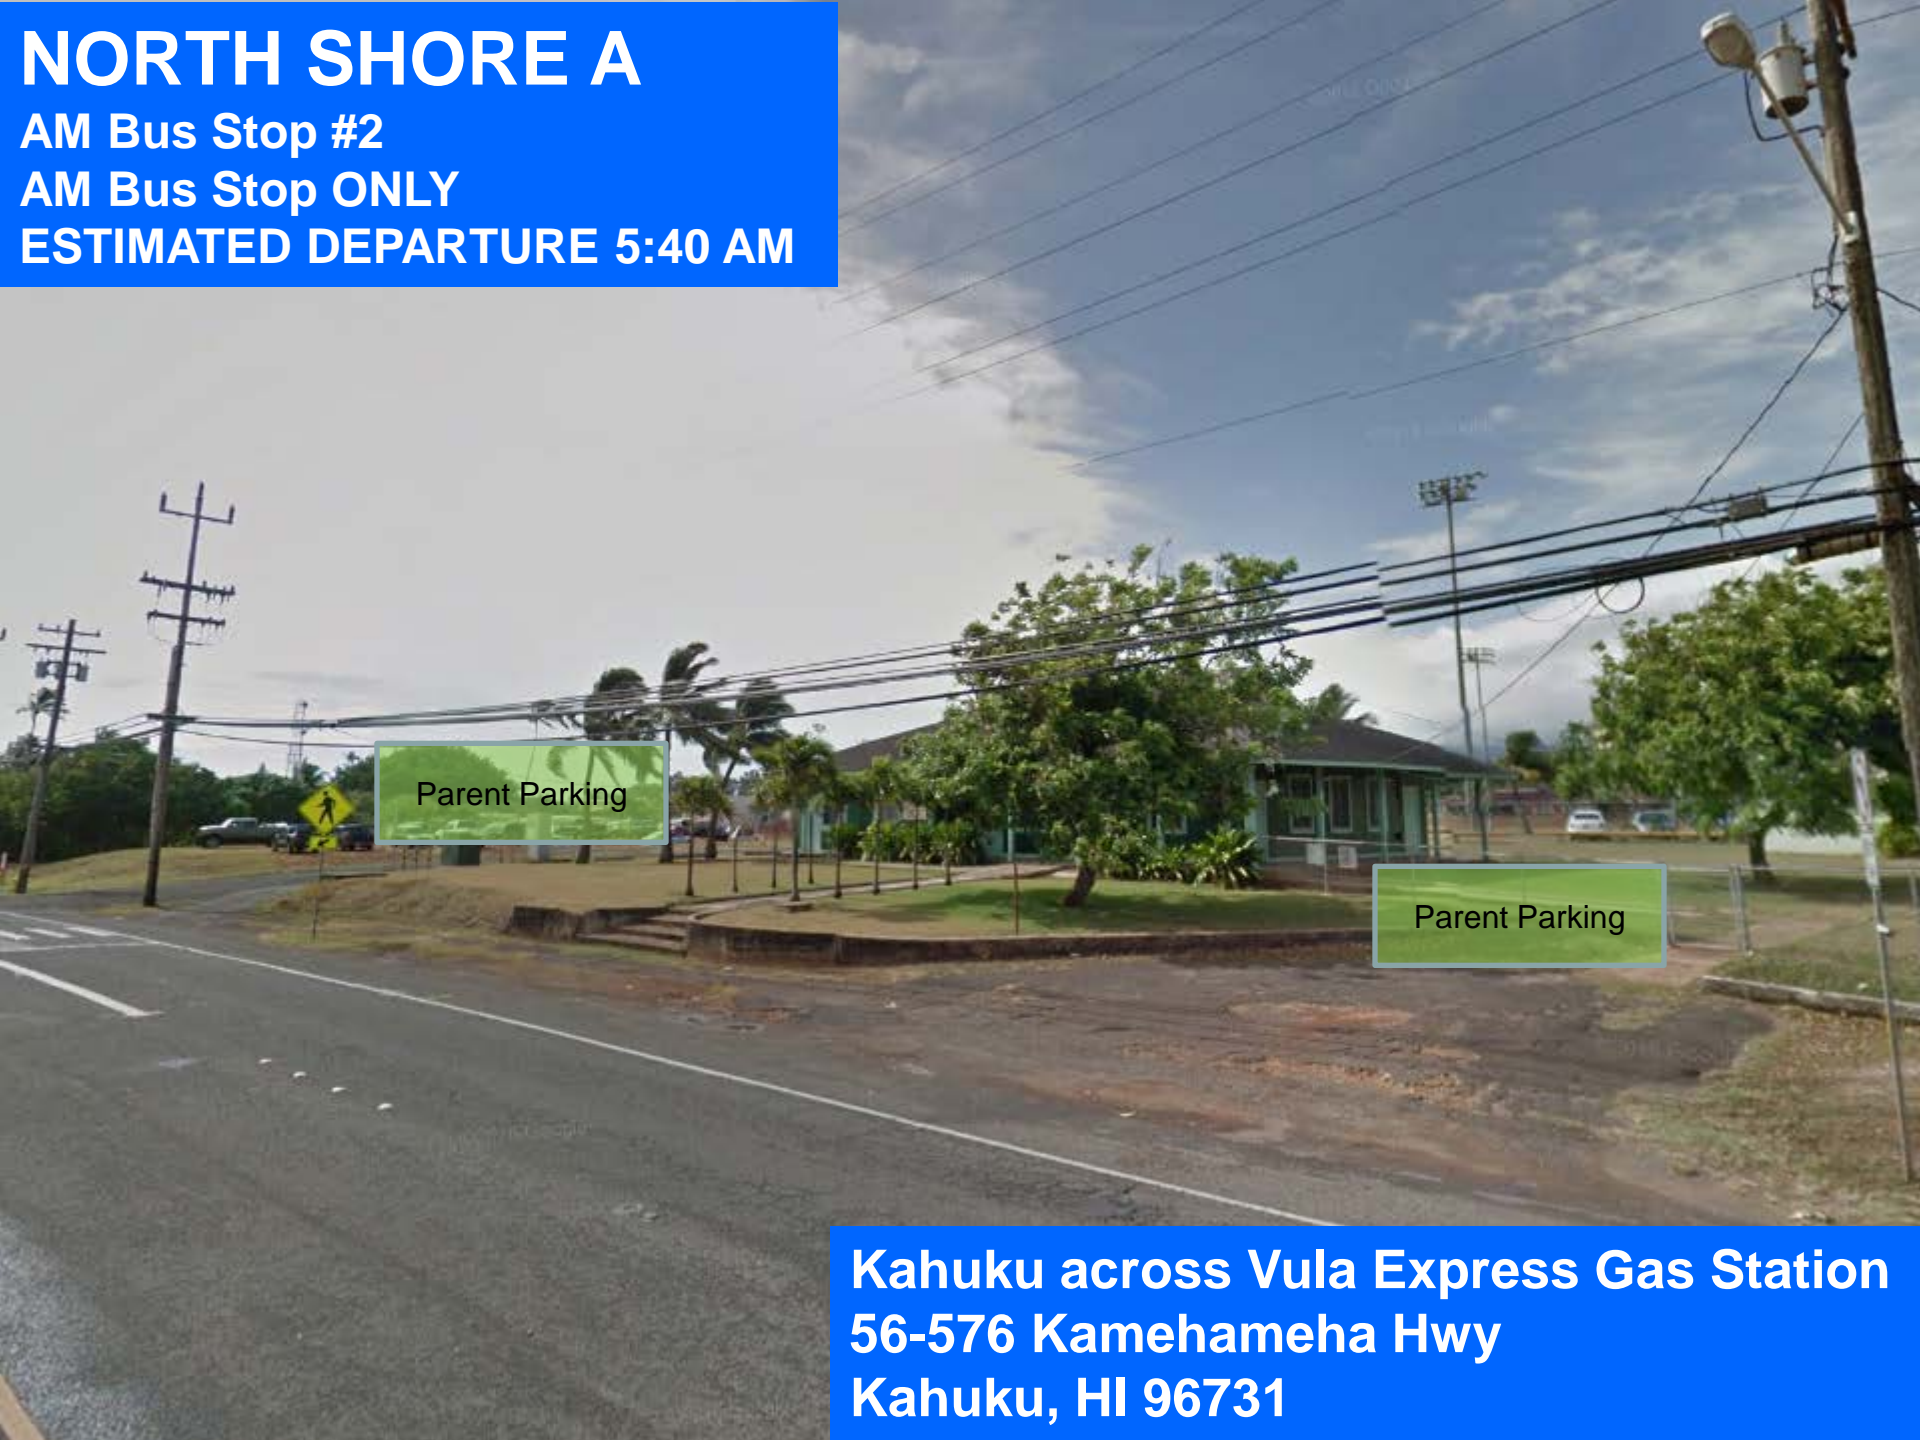

NORTH SHORE A

AM Bus Stop #2

AM Bus Stop ONLY

ESTIMATED DEPARTURE 5:40 AM

Parent Parking

Parent Parking

**Kahuku across Vula Express Gas Station
56-576 Kamehameha Hwy
Kahuku, HI 96731**