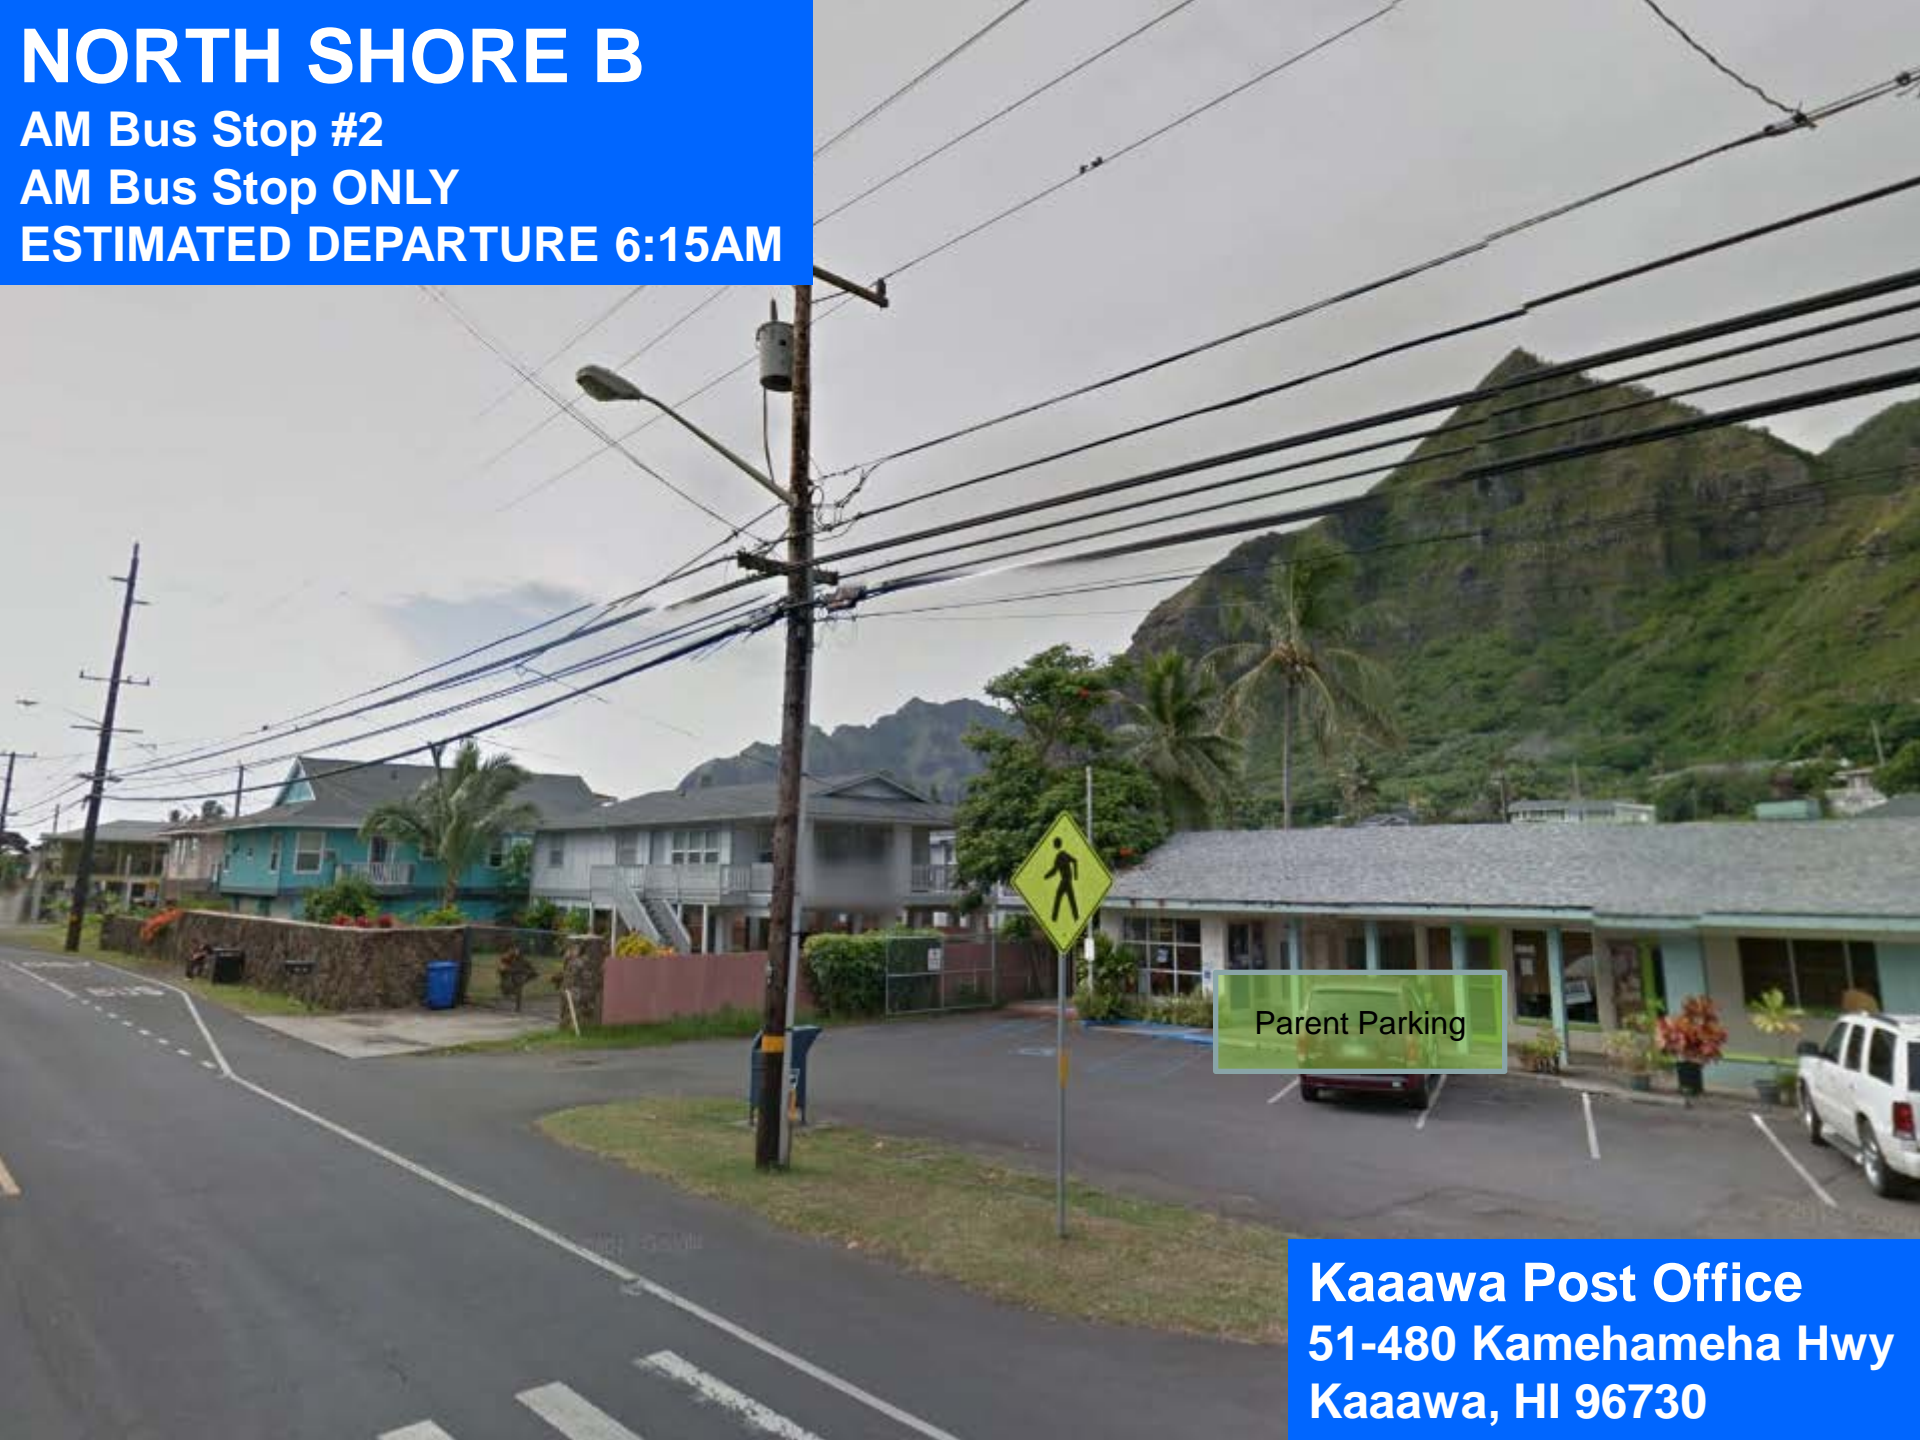

NORTH SHORE B

AM Bus Stop #2

AM Bus Stop ONLY

ESTIMATED DEPARTURE 6:15AM

Parent Parking

Kaaawa Post Office
51-480 Kamehameha Hwy
Kaaawa, HI 96730